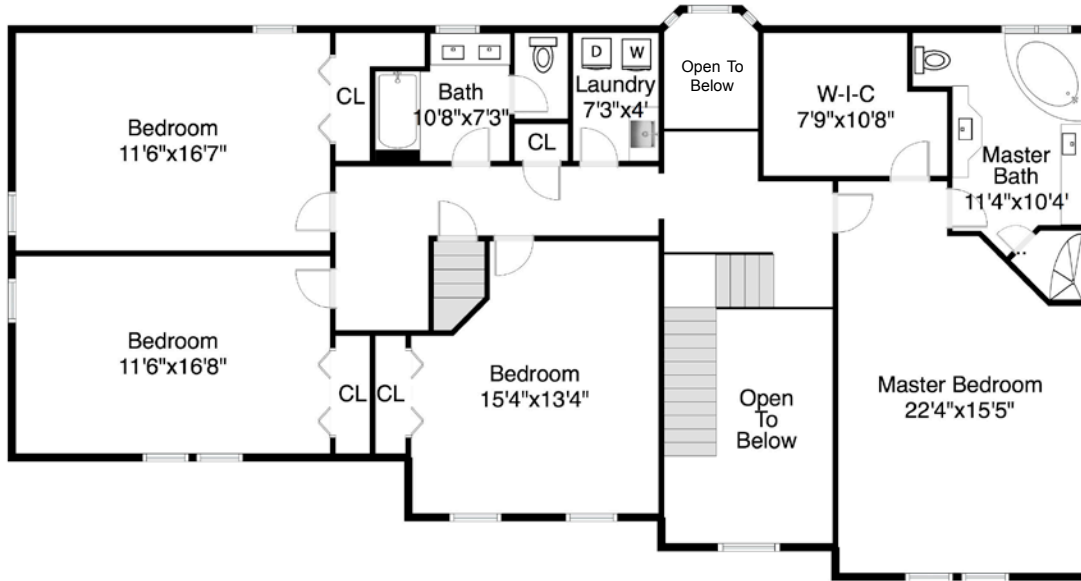

First Floor Plan

9 Walden Court
Medfield, MA 02052

1

Completed: November 2017

Note: Dimensions are not guaranteed and are provided for informational purposes only. Individual room dimensions are not used to calculate overall square footage.

NATIONAL
FLOOR PLANS
& PHOTOGRAPHY
(800) 328-0217

Second Floor Plan

Attic Plan

9 Walden Court
Medfield, MA 02052

2

Completed: November 2017

Note: Dimensions are not guaranteed and are provided for informational purposes only. Individual room dimensions are not used to calculate overall square footage.

NATIONAL
— FLOOR PLANS —
& PHOTOGRAPHY
(800) 328-0217

Lower Level Plan

9 Walden Court
 Medfield, MA 02052

3

Completed: November 2017

Note: Dimensions are not guaranteed and are provided for informational purposes only. Individual room dimensions are not used to calculate overall square footage.