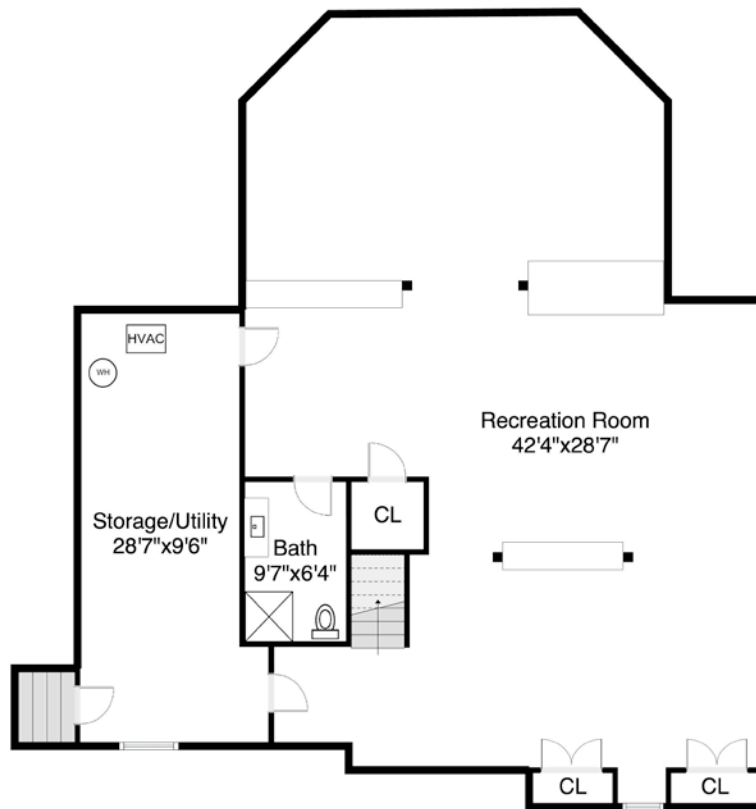

First Floor Plan

9 Walden Court
Medfield, MA 02052

1

Completed: November 2017

Note: Dimensions are not guaranteed and are provided for informational purposes only. Individual room dimensions are not used to calculate overall square footage.

NATIONAL
FLOOR PLANS
& PHOTOGRAPHY
(800) 328-0217

Second Floor Plan

Attic Plan

9 Walden Court
Medfield, MA 02052

2

Completed: November 2017

Note: Dimensions are not guaranteed and are provided for informational purposes only. Individual room dimensions are not used to calculate overall square footage.

NATIONAL
— FLOOR PLANS —
& PHOTOGRAPHY
(800) 328-0217

Lower Level Plan

9 Walden Court
 Medfield, MA 02052

3

Completed: November 2017

Note: Dimensions are not guaranteed and are provided for informational purposes only. Individual room dimensions are not used to calculate overall square footage.