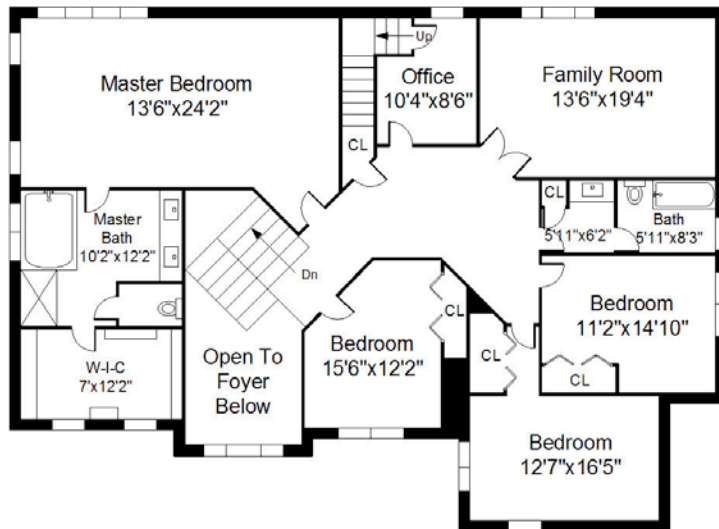

First Floor Plan

80 Millbrook Avenue
Walpole, MA 02081

1

Completed: May 2017

Note: Dimensions are not guaranteed and are provided for informational purposes only. Individual room dimensions are not used to calculate overall square footage.

NATIONAL
FLOOR PLANS
& PHOTOGRAPHY
(800) 328-0217

Second Floor Plan

Attic Plan

80 Millbrook Avenue
Walpole, MA 02081

2

Completed: May 2017

Note: Dimensions are not guaranteed and are provided for informational purposes only. Individual room dimensions are not used to calculate overall square footage.

NATIONAL
— FLOOR PLANS —
& PHOTOGRAPHY
(800) 328-0217

Basement Plan

80 Millbrook Avenue
Walpole, MA 02081

3

Completed: May 2017

Note: Dimensions are not guaranteed and are provided for informational purposes only. Individual room dimensions are not used to calculate overall square footage.

NATIONAL
— FLOOR PLANS —
& PHOTOGRAPHY
(800) 328-0217