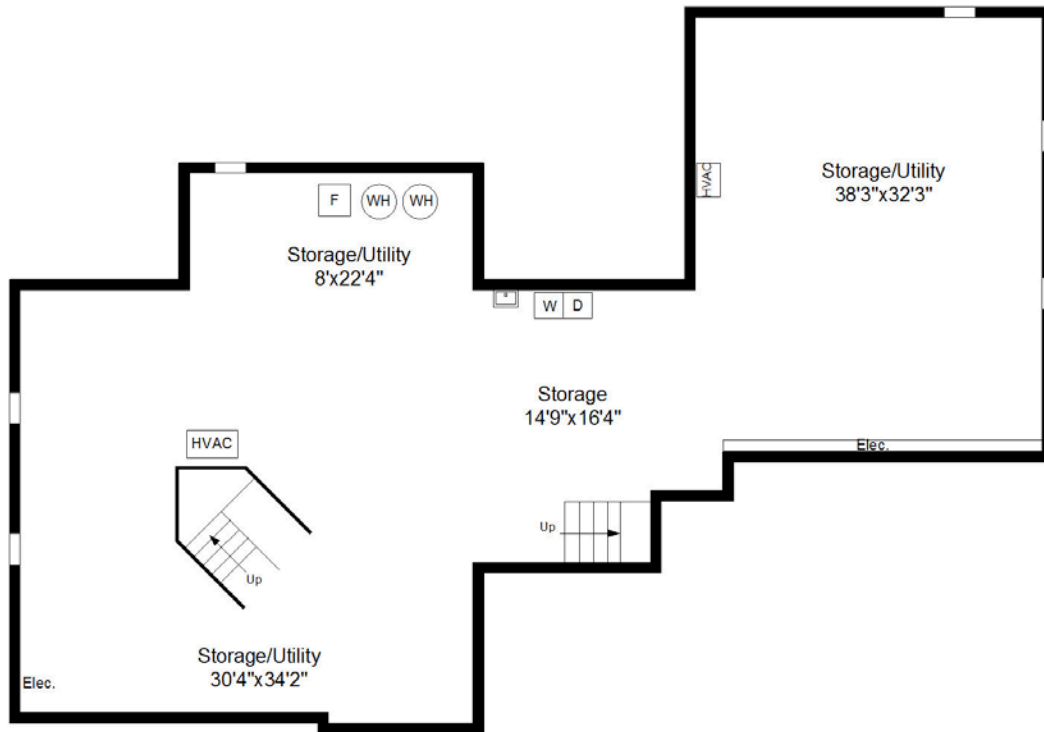

NATIONAL
FLOOR PLANS
& PHOTOGRAPHY
(800) 328-0217

Second Floor Plan

Attic Plan

80 Millbrook Avenue
Walpole, MA 02081

2

Completed: May 2017

Note: Dimensions are not guaranteed and are provided for informational purposes only. Individual room dimensions are not used to calculate overall square footage.

NATIONAL
— FLOOR PLANS —
& PHOTOGRAPHY
(800) 328-0217

Basement Plan

80 Millbrook Avenue
Walpole, MA 02081

3

Completed: May 2017

Note: Dimensions are not guaranteed and are provided for informational purposes only. Individual room dimensions are not used to calculate overall square footage.