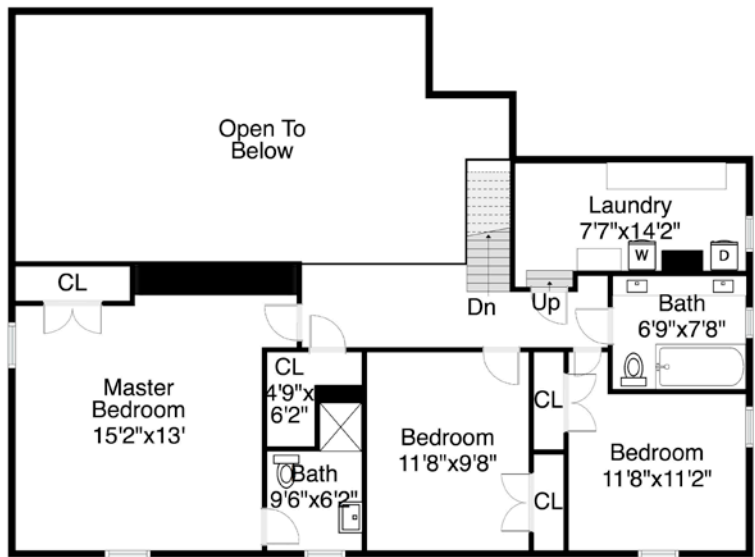

First Floor Plan

70 Rosewood Drive  
Waltham, MA 02452

1

Completed: May 2017

Note: Dimensions are not guaranteed and are provided for informational purposes only. Individual room dimensions are not used to calculate overall square footage.

**NATIONAL**  
FLOOR PLANS  
& PHOTOGRAPHY  
(800) 328-0217

Second Floor Plan

Lower Level Plan

70 Rosewood Drive  
Waltham, MA 02452

2

Completed: May 2017

Note: Dimensions are not guaranteed and are provided for informational purposes only. Individual room dimensions are not used to calculate overall square footage.

**NATIONAL**  
FLOOR PLANS  
& PHOTOGRAPHY  
(800) 328-0217