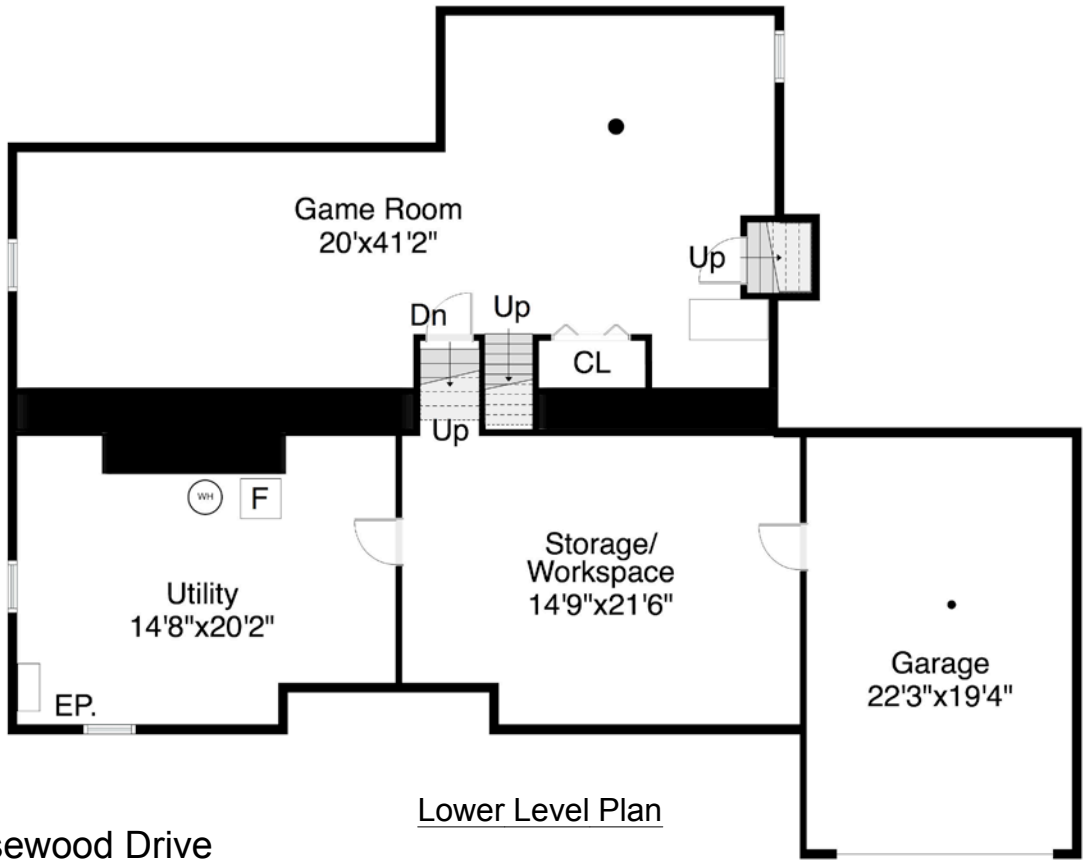

First Floor Plan

70 Rosewood Drive  
Waltham, MA 02452

1

Completed: May 2017

Note: Dimensions are not guaranteed and are provided for informational purposes only. Individual room dimensions are not used to calculate overall square footage.

**NATIONAL**  
FLOOR PLANS  
& PHOTOGRAPHY  
(800) 328-0217

Second Floor Plan

Lower Level Plan

70 Rosewood Drive  
Waltham, MA 02452

2

Completed: May 2017

Note: Dimensions are not guaranteed and are provided for informational purposes only. Individual room dimensions are not used to calculate overall square footage.