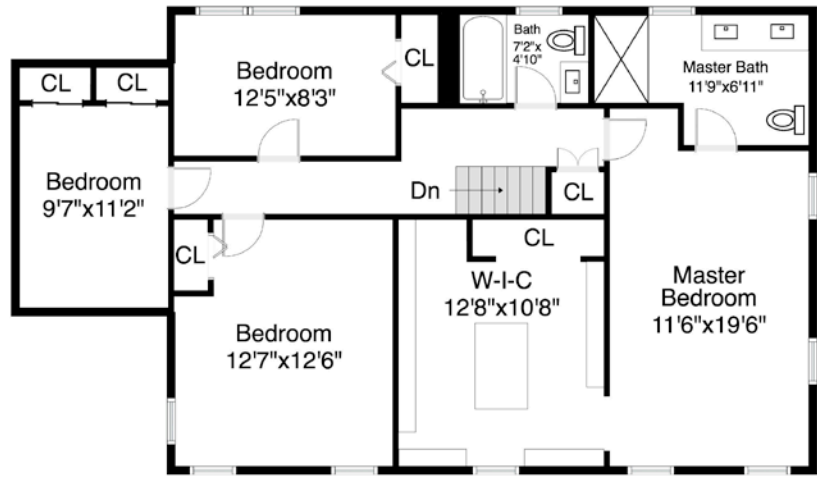

First Floor Plan

63 Saw Mill Lane  
 Medfield, MA 02052

1

Completed: January 2018

Note: Dimensions are not guaranteed and are provided for informational purposes only. Individual room dimensions are not used to calculate overall square footage.

Second Floor Plan

Lower Level Plan

63 Saw Mill Lane  
Medfield, MA 02052

2

Completed: January 2018

Note: Dimensions are not guaranteed and are provided for informational purposes only. Individual room dimensions are not used to calculate overall square footage.

NATIONAL  
—FLOOR PLANS—  
& PHOTOGRAPHY  
(800) 328-0217