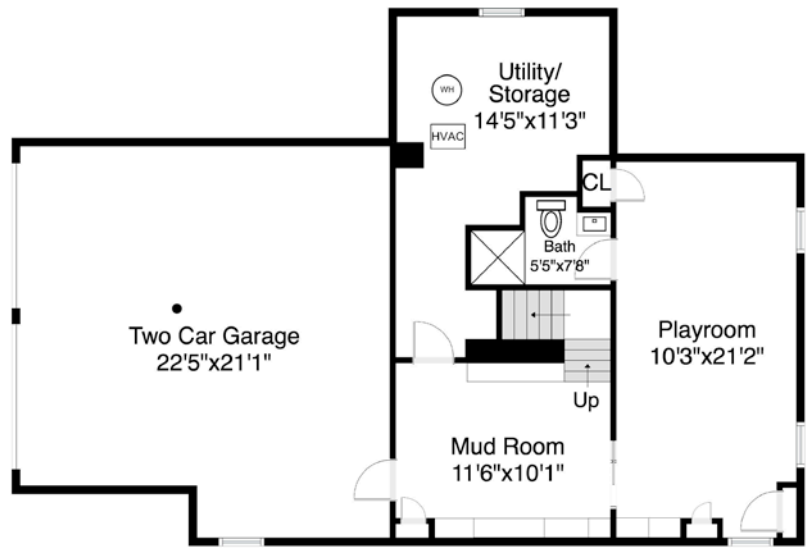

First Floor Plan

63 Saw Mill Lane  
 Medfield, MA 02052

1

Completed: January 2018

Note: Dimensions are not guaranteed and are provided for informational purposes only. Individual room dimensions are not used to calculate overall square footage.

Second Floor Plan

Lower Level Plan

63 Saw Mill Lane  
Medfield, MA 02052

2

Completed: January 2018

Note: Dimensions are not guaranteed and are provided for informational purposes only. Individual room dimensions are not used to calculate overall square footage.