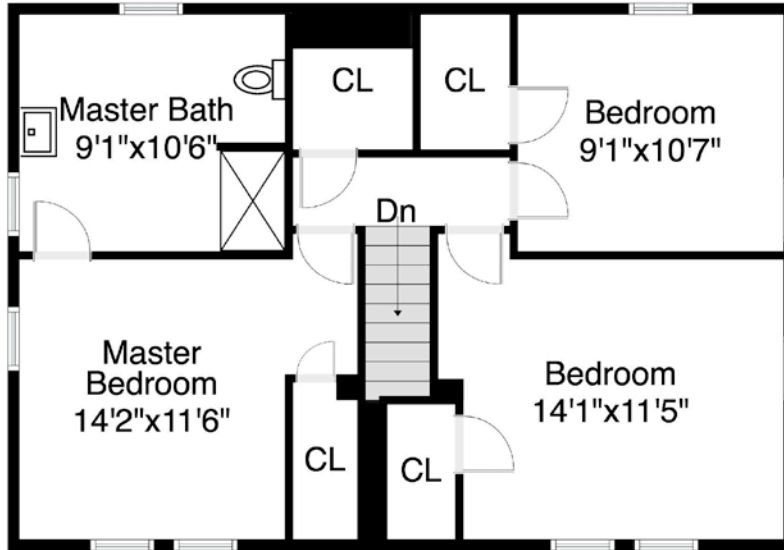

First Floor Plan

5 Elm Street
Northbridge, MA 01588

1

Completed: November 2017

Note: Dimensions are not guaranteed and are provided for informational purposes only. Individual room dimensions are not used to calculate overall square footage.

NATIONAL
— FLOOR PLANS —
& PHOTOGRAPHY
(800) 328-0217

Second Floor Plan

Basement Plan

5 Elm Street
Northbridge, MA 01588

2

Completed: November 2017

Note: Dimensions are not guaranteed and are provided for informational purposes only. Individual room dimensions are not used to calculate overall square footage.

NATIONAL
— FLOOR PLANS —
& PHOTOGRAPHY
(800) 328-0217