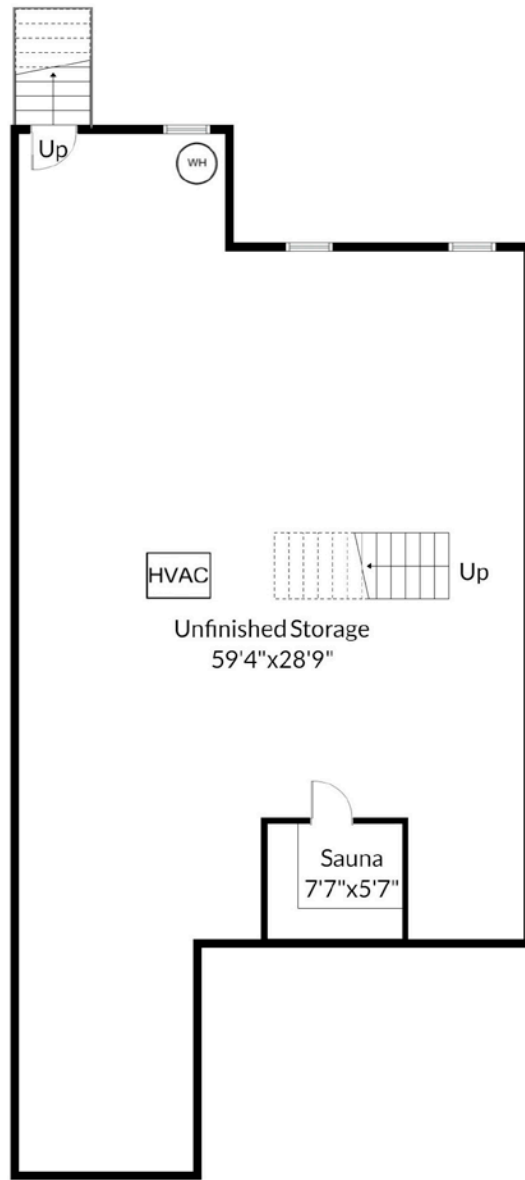

5-1 Pine Ridge Drive
Medway, MA 02053

First Floor Plan

1

Completed: January 2019

Note: Dimensions are not guaranteed and are provided for informational purposes only. Individual room dimensions are not used to calculate overall square footage.

NATIONAL
FLOOR PLANS
& PHOTOGRAPHY
(800) 328-0217

Second Floor Plan

Basement Plan

5-1 Pine Ridge Drive
Medway, MA 02053