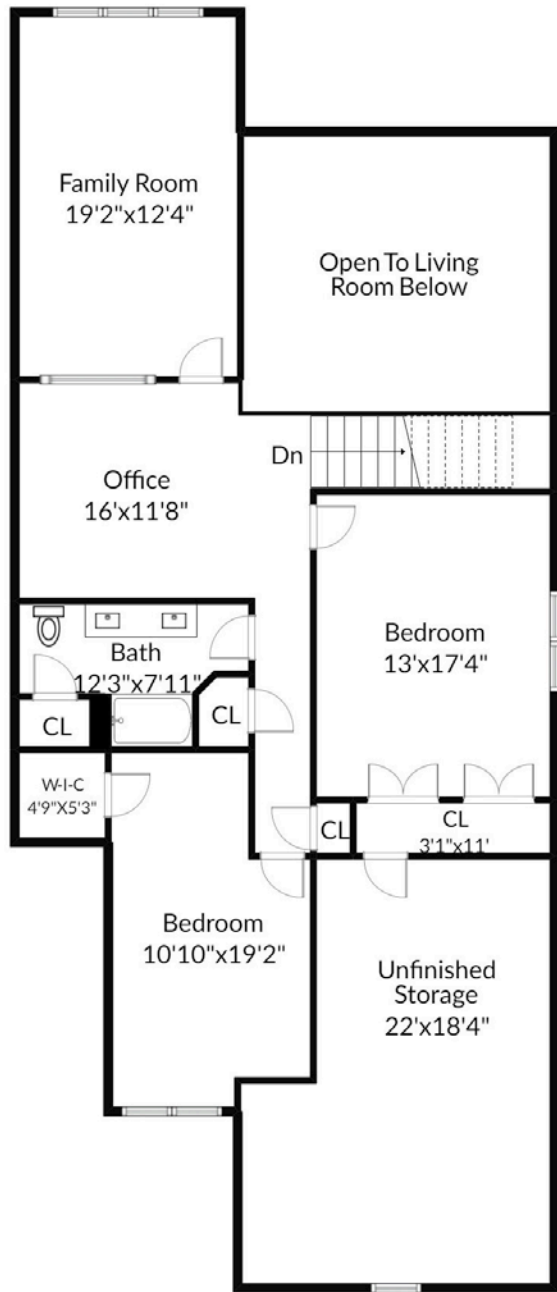

5-1 Pine Ridge Drive
Medway, MA 02053

First Floor Plan

1

Completed: January 2019

Note: Dimensions are not guaranteed and are provided for informational purposes only. Individual room dimensions are not used to calculate overall square footage.

NATIONAL
FLOOR PLANS
& PHOTOGRAPHY
(800) 328-0217

Second Floor Plan

Basement Plan

5-1 Pine Ridge Drive
Medway, MA 02053