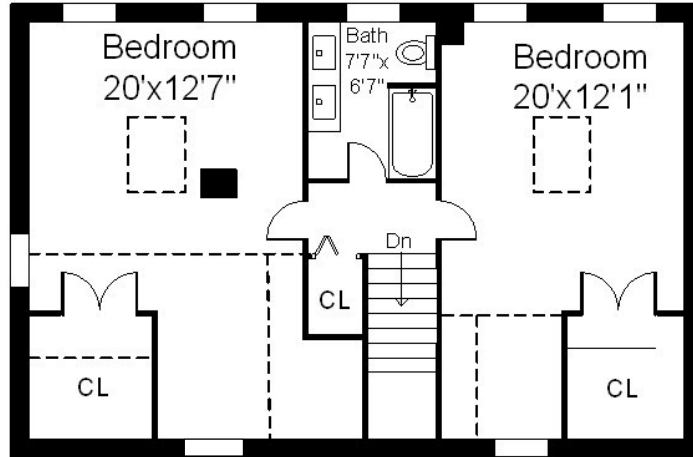

First Floor Plan

4 President Road
West Roxbury, MA 02132

1

Completed: September 2016

Note: Dimensions are not guaranteed and are provided for informational purposes only. Individual room dimensions are not used to calculate overall square footage.

NATIONAL
— FLOOR PLANS —
& PHOTOGRAPHY
(800) 328-0217

Second Floor Plan

Basement Plan

4 President Road
West Roxbury, MA 02132

2

Completed: September 2016

Note: Dimensions are not guaranteed and are provided for informational purposes only. Individual room dimensions are not used to calculate overall square footage.

NATIONAL
—FLOOR PLANS—
& PHOTOGRAPHY
(800) 328-0217