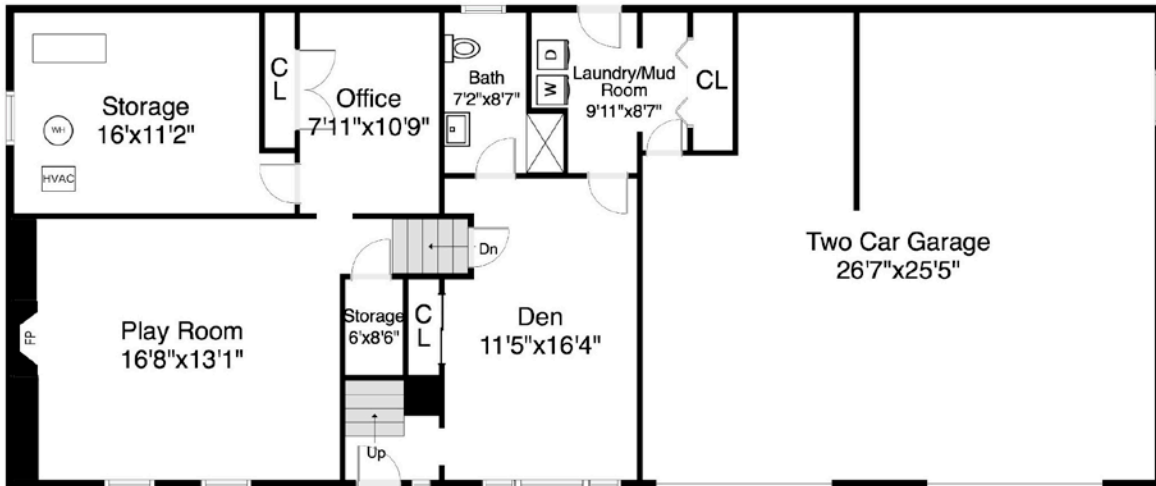

Upper Level Plan

4 Fieldstone Drive  
Medfield, MA 02052

1

Completed: March 2018

Note: Dimensions are not guaranteed and are provided for informational purposes only. Individual room dimensions are not used to calculate overall square footage.

**NATIONAL**  
—FLOOR PLANS—  
& PHOTOGRAPHY  
(800) 328-0217

Lower Level Plan

4 Fieldstone Drive  
Medfield, MA 02052

2

Completed: March 2018

Note: Dimensions are not guaranteed and are provided for informational purposes only. Individual room dimensions are not used to calculate overall square footage.