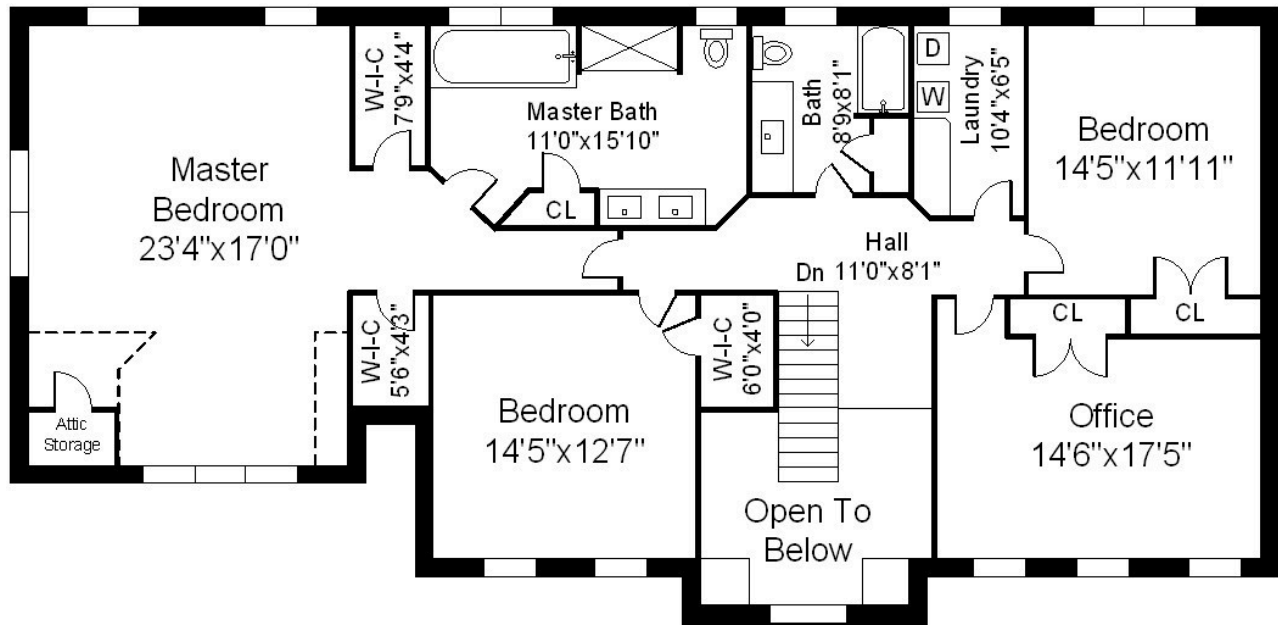

First Floor Plan

Second Floor Plan

49 Breakneck Hill Road  
Southborough, MA 01772

1

Completed: April 2017

Note: Dimensions are not guaranteed and are provided for informational purposes only. Individual room dimensions are not used to calculate overall square footage.

**NATIONAL**  
FLOOR PLANS  
& PHOTOGRAPHY  
(800) 328-0217

Lower Level Plan

49 Breakneck Hill Road  
 Southborough, MA 01772

2

Completed: April 2017

Note: Dimensions are not guaranteed and are provided for informational purposes only. Individual room dimensions are not used to calculate overall square footage.

**NATIONAL**  
 FLOOR PLANS  
 & PHOTOGRAPHY  
 (800) 328-0217