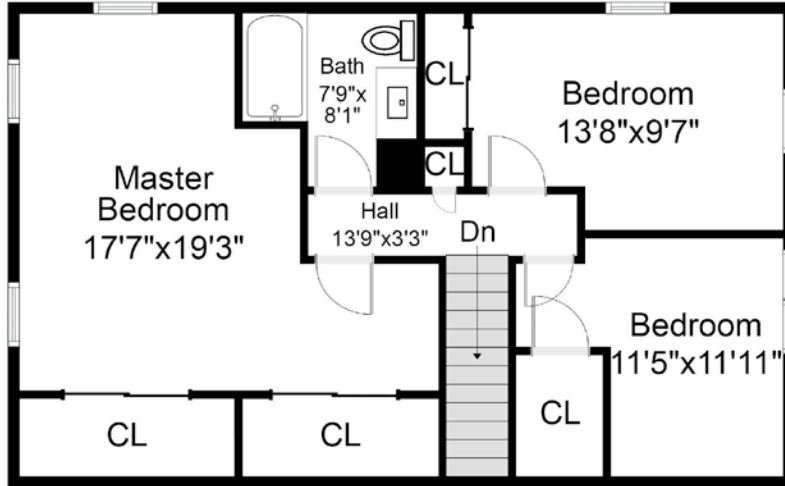

First Floor Plan

3 Blue Ribbon Lane  
Medway, MA 02053

1

Completed: October 2017

Note: Dimensions are not guaranteed and are provided for informational purposes only. Individual room dimensions are not used to calculate overall square footage.

Second Floor Plan

Basement Plan

3 Blue Ribbon Lane  
Medway, MA 02053

2

Completed: October 2017

Note: Dimensions are not guaranteed and are provided for informational purposes only. Individual room dimensions are not used to calculate overall square footage.

**NATIONAL**  
FLOOR PLANS  
& PHOTOGRAPHY  
(800) 328-0217