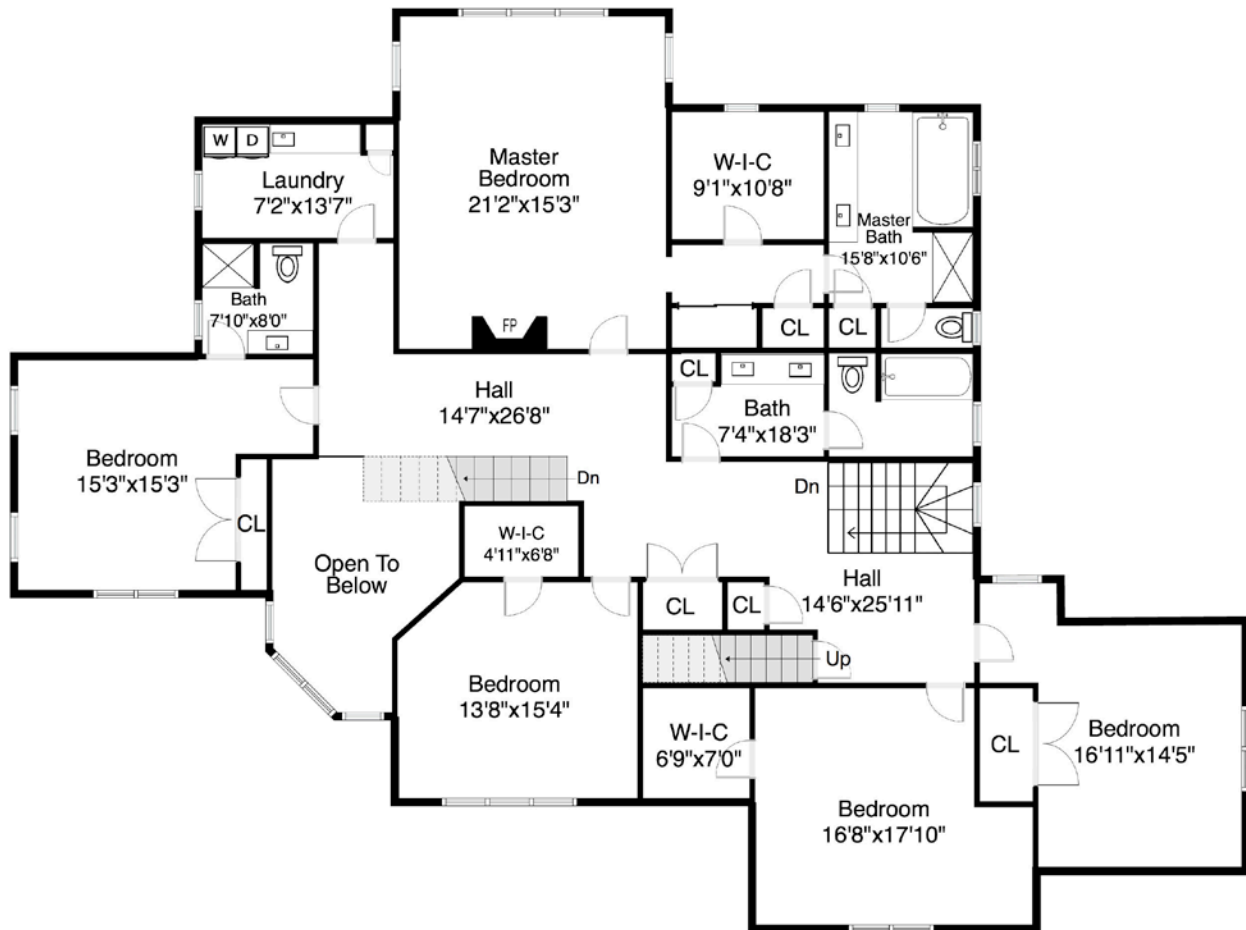

First Floor Plan

36 Minuteman Road
 Medfield, MA 02052

1

Completed: January 2018

Note: Dimensions are not guaranteed and are provided for informational purposes only. Individual room dimensions are not used to calculate overall square footage.

NATIONAL
 FLOOR PLANS
 & PHOTOGRAPHY
 (800) 328-0217

Second Floor Plan

36 Minuteman Road
 Medfield, MA 02052

2

Completed: January 2018

Note: Dimensions are not guaranteed and are provided for informational purposes only. Individual room dimensions are not used to calculate overall square footage.

NATIONAL
 FLOOR PLANS
 & PHOTOGRAPHY
 (800) 328-0217

Attic Plan

Lower Level Plan

36 Minuteman Road
Medfield, MA 02052

3

Completed: January 2018

Note: Dimensions are not guaranteed and are provided for informational purposes only. Individual room dimensions are not used to calculate overall square footage.