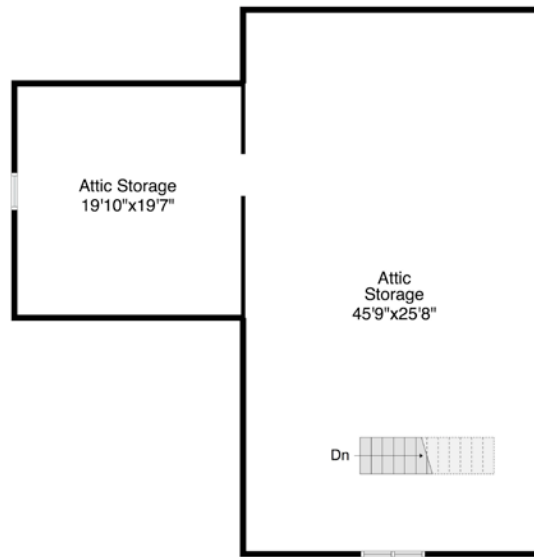

First Floor Plan

36 Minuteman Road
 Medfield, MA 02052

1

Completed: January 2018

Note: Dimensions are not guaranteed and are provided for informational purposes only. Individual room dimensions are not used to calculate overall square footage.

NATIONAL
 FLOOR PLANS
 & PHOTOGRAPHY
 (800) 328-0217

Second Floor Plan

36 Minuteman Road
 Medfield, MA 02052

2

Completed: January 2018

Note: Dimensions are not guaranteed and are provided for informational purposes only. Individual room dimensions are not used to calculate overall square footage.

NATIONAL
 FLOOR PLANS
 & PHOTOGRAPHY
 (800) 328-0217

Attic Plan

Lower Level Plan

36 Minuteman Road
Medfield, MA 02052

3

Completed: January 2018

Note: Dimensions are not guaranteed and are provided for informational purposes only. Individual room dimensions are not used to calculate overall square footage.