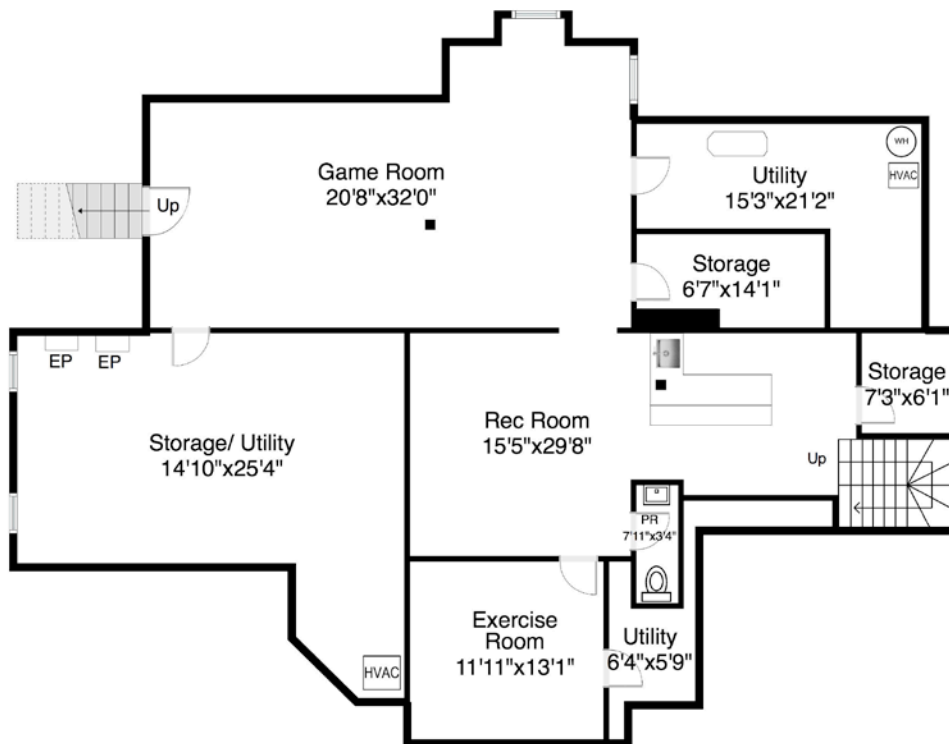

First Floor Plan

36 Minuteman Road
 Medfield, MA 02052

1

Completed: January 2018

Note: Dimensions are not guaranteed and are provided for informational purposes only. Individual room dimensions are not used to calculate overall square footage.

NATIONAL
 FLOOR PLANS
 & PHOTOGRAPHY
 (800) 328-0217

Second Floor Plan

36 Minuteman Road
 Medfield, MA 02052

2

Completed: January 2018

Note: Dimensions are not guaranteed and are provided for informational purposes only. Individual room dimensions are not used to calculate overall square footage.

NATIONAL
 FLOOR PLANS
 & PHOTOGRAPHY
 (800) 328-0217

Attic Plan

Lower Level Plan

36 Minuteman Road
Medfield, MA 02052

3

Completed: January 2018

Note: Dimensions are not guaranteed and are provided for informational purposes only. Individual room dimensions are not used to calculate overall square footage.