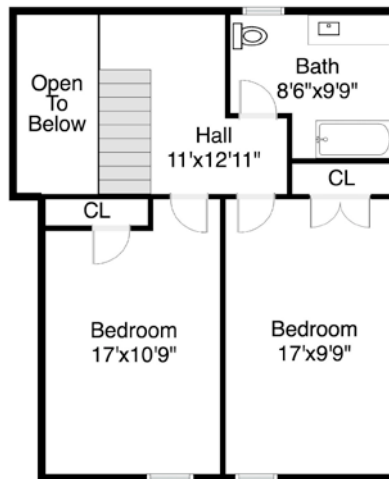

First Floor Plan

36 Jackson Pond Road
Dedham, MA 02026

1

Completed: May 2017

Note: Dimensions are not guaranteed and are provided for informational purposes only. Individual room dimensions are not used to calculate overall square footage.

NATIONAL
—FLOOR PLANS—
& PHOTOGRAPHY
(800) 328-0217

Second Floor Plan

Third Floor Plan

36 Jackson Pond Road
Dedham, MA 02026

Lower Level Plan

Garage - First Floor Plan

Garage - Second Floor Plan

36 Jackson Pond Road
Dedham, MA 02026

3

Completed: May 2017

Note: Dimensions are not guaranteed and are provided for informational purposes only. Individual room dimensions are not used to calculate overall square footage.

NATIONAL
—FLOOR PLANS—
& PHOTOGRAPHY
(800) 328-0217