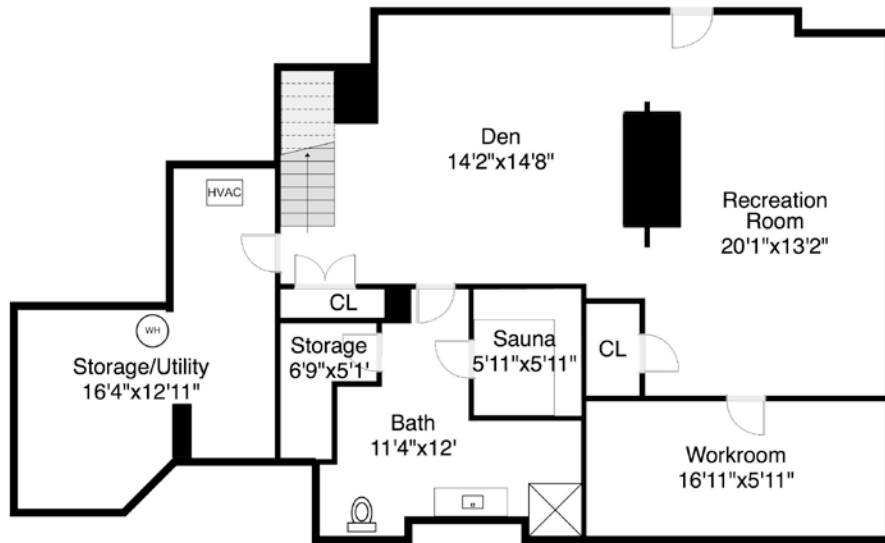

First Floor Plan

36 Jackson Pond Road
Dedham, MA 02026

1

Completed: May 2017

Note: Dimensions are not guaranteed and are provided for informational purposes only. Individual room dimensions are not used to calculate overall square footage.

NATIONAL
—FLOOR PLANS—
& PHOTOGRAPHY
(800) 328-0217

Second Floor Plan

Third Floor Plan

36 Jackson Pond Road
Dedham, MA 02026

Lower Level Plan

Garage - First Floor Plan

Garage - Second Floor Plan

36 Jackson Pond Road
Dedham, MA 02026

3

Completed: May 2017

Note: Dimensions are not guaranteed and are provided for informational purposes only. Individual room dimensions are not used to calculate overall square footage.

NATIONAL
—FLOOR PLANS—
& PHOTOGRAPHY
(800) 328-0217