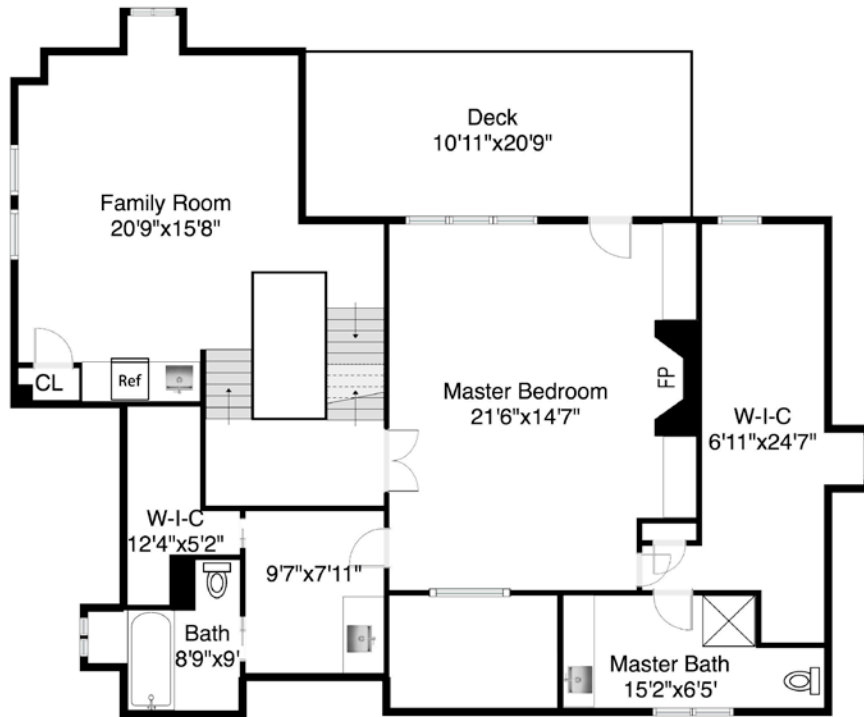

First Floor Plan

36 Jackson Pond Road
Dedham, MA 02026

1

Completed: May 2017

Note: Dimensions are not guaranteed and are provided for informational purposes only. Individual room dimensions are not used to calculate overall square footage.

NATIONAL
—FLOOR PLANS—
& PHOTOGRAPHY
(800) 328-0217

Second Floor Plan

Third Floor Plan

36 Jackson Pond Road
Dedham, MA 02026

Lower Level Plan

Garage - First Floor Plan

Garage - Second Floor Plan

36 Jackson Pond Road
Dedham, MA 02026

3

Completed: May 2017

Note: Dimensions are not guaranteed and are provided for informational purposes only. Individual room dimensions are not used to calculate overall square footage.

NATIONAL
—FLOOR PLANS—
& PHOTOGRAPHY
(800) 328-0217