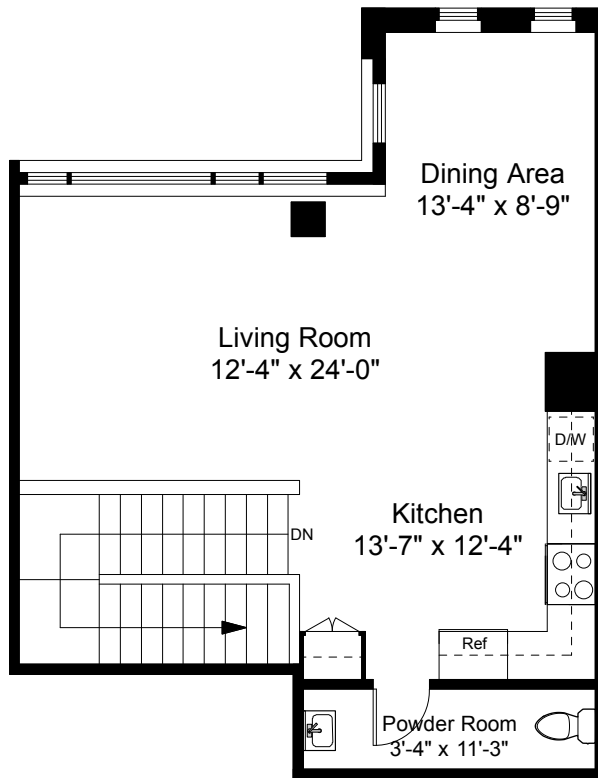

First Floor Plan  
Ceiling Height = 9'-0"

346 Congress Street, Unit 606  
South Boston, MA 02210

Scale 1/8" = 1'-0"

1

Completed: January 2018

Note: Dimensions are not guaranteed and are provided for informational purposes only. Individual room dimensions are not used to calculate overall square footage.

**NATIONAL**  
FLOOR PLANS  
& PHOTOGRAPHY  
(800) 328-0217

Second Floor Plan  
Ceiling Height = 9'-4"

346 Congress Street, Unit 606  
South Boston, MA 02210

Scale 1/8" = 1'-0"

2

Completed: January 2018

Note: Dimensions are not guaranteed and are provided for informational purposes only. Individual room dimensions are not used to calculate overall square footage.

**NATIONAL**  
FLOOR PLANS  
& PHOTOGRAPHY  
(800) 328-0217