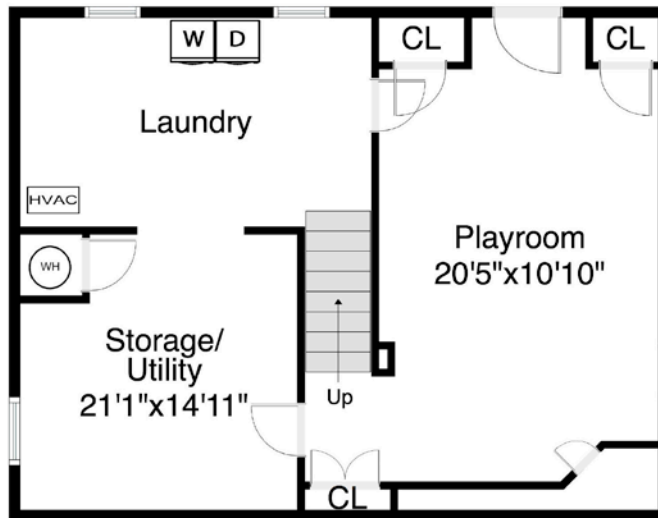

First Floor Plan

29 Blueberry Hill  
Dedham, MA 02026

1

Completed: January 2018

Note: Dimensions are not guaranteed and are provided for informational purposes only. Individual room dimensions are not used to calculate overall square footage.

**NATIONAL**  
FLOOR PLANS  
& PHOTOGRAPHY  
(800) 328-0217

Second Floor Plan

Lower Level Plan

29 Blueberry Hill  
Dedham, MA 02026

2

Completed: January 2018

Note: Dimensions are not guaranteed and are provided for informational purposes only. Individual room dimensions are not used to calculate overall square footage.