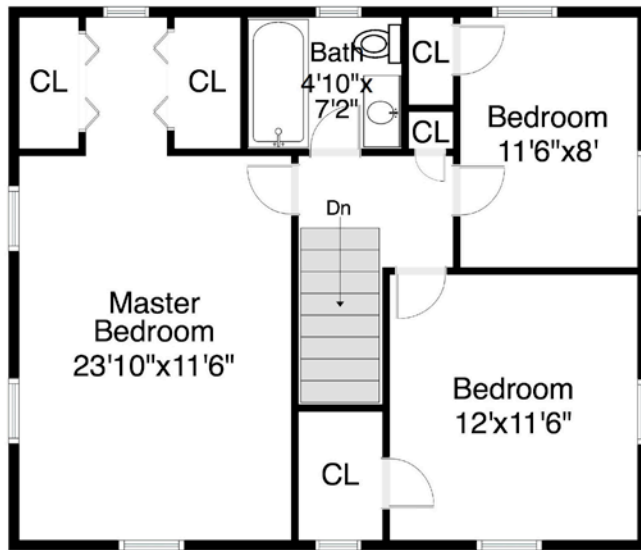

First Floor Plan

29 Blueberry Hill  
Dedham, MA 02026

1

Completed: January 2018

Note: Dimensions are not guaranteed and are provided for informational purposes only. Individual room dimensions are not used to calculate overall square footage.

**NATIONAL**  
FLOOR PLANS  
& PHOTOGRAPHY  
(800) 328-0217

Second Floor Plan

Lower Level Plan

29 Blueberry Hill  
Dedham, MA 02026

2

Completed: January 2018

Note: Dimensions are not guaranteed and are provided for informational purposes only. Individual room dimensions are not used to calculate overall square footage.

**NATIONAL**  
FLOOR PLANS  
& PHOTOGRAPHY  
(800) 328-0217