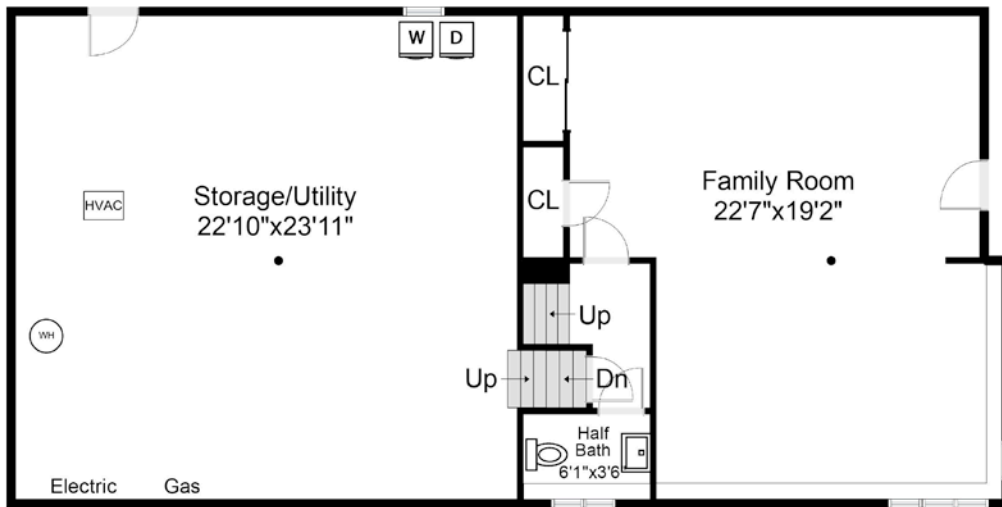

Upper Level Plan

289 Blue Hill Avenue
Milton, MA 02186

1

Completed: January 2018

Note: Dimensions are not guaranteed and are provided for informational purposes only. Individual room dimensions are not used to calculate overall square footage.

Lower Level Plan

289 Blue Hill Avenue
Milton, MA 02186

2

Completed: January 2018

Note: Dimensions are not guaranteed and are provided for informational purposes only. Individual room dimensions are not used to calculate overall square footage.