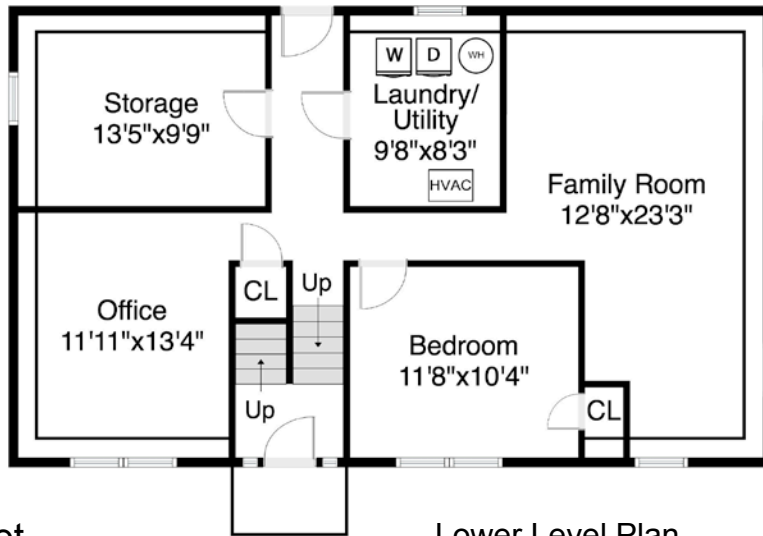

Upper Level Plan

Lower Level Plan

24 Walton Street  
Billerica, MA 01862

1

Completed: September 2017

Note: Dimensions are not guaranteed and are provided for informational purposes only. Individual room dimensions are not used to calculate overall square footage.