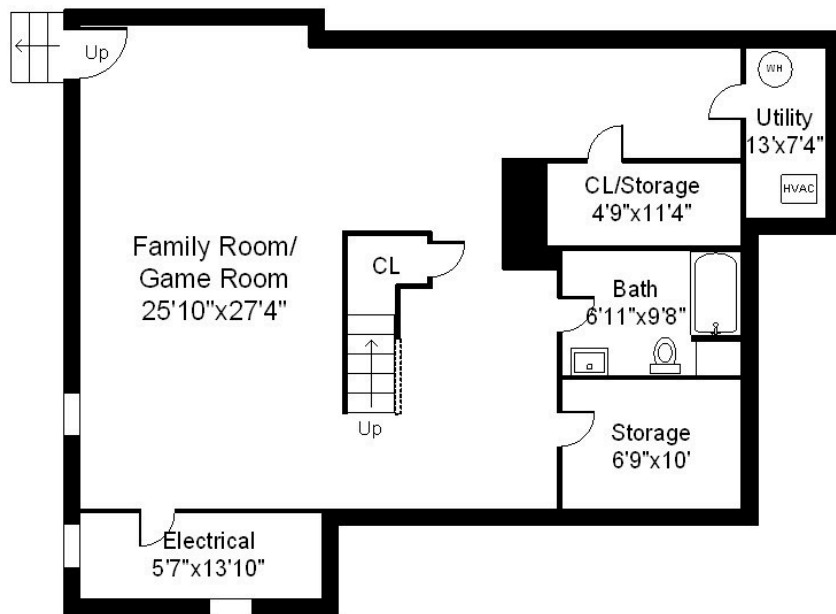

First Floor Plan

219 Lake Shore Drive
Wayland, MA 01778

1

Completed: April 2016

Note: Dimensions are not guaranteed and are provided for informational purposes only. Individual room dimensions are not used to calculate overall square footage.

NATIONAL
— FLOOR PLANS —
& PHOTOGRAPHY
(800) 328-0217

Second Floor Plan

219 Lake Shore Drive
Wayland, MA 01778

2

Completed: April 2016

Note: Dimensions are not guaranteed and are provided for informational purposes only. Individual room dimensions are not used to calculate overall square footage.

NATIONAL
FLOOR PLANS
& PHOTOGRAPHY
(800) 328-0217

Lower Level Plan

219 Lake Shore Drive
Wayland, MA 01778

3

Completed: April 2016

Note: Dimensions are not guaranteed and are provided for informational purposes only. Individual room dimensions are not used to calculate overall square footage.