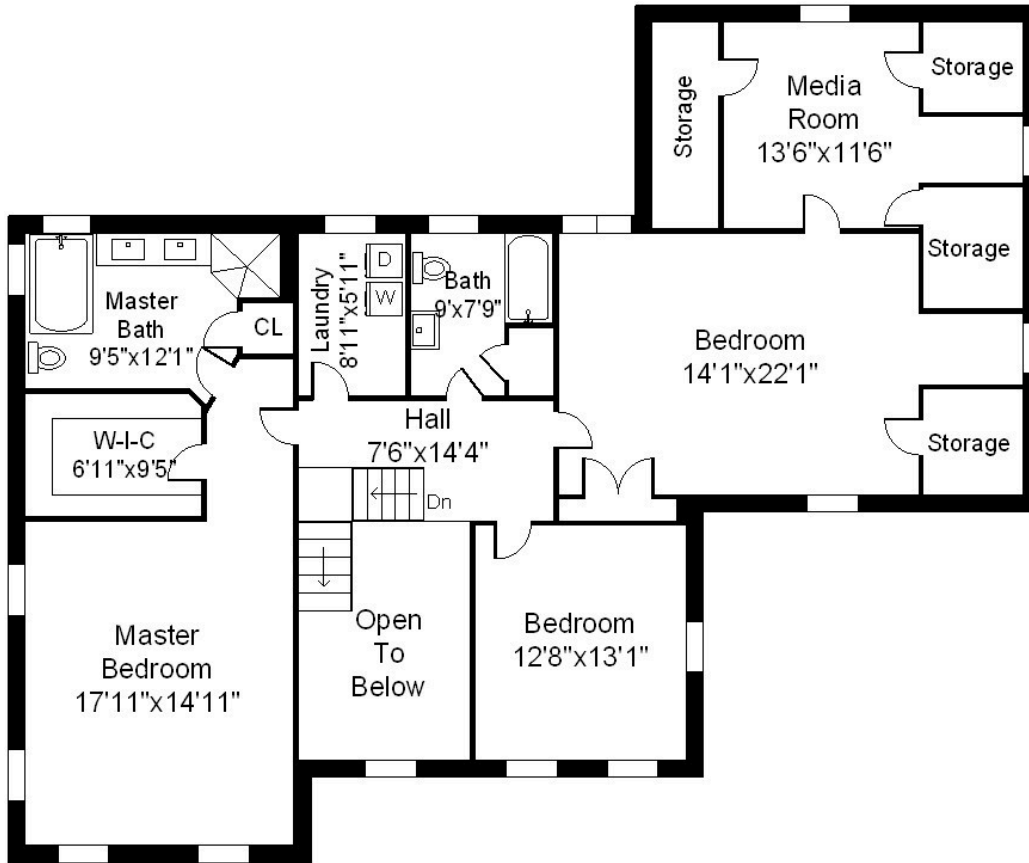

First Floor Plan

219 Lake Shore Drive
Wayland, MA 01778

1

Completed: April 2016

Note: Dimensions are not guaranteed and are provided for informational purposes only. Individual room dimensions are not used to calculate overall square footage.

NATIONAL
— FLOOR PLANS —
& PHOTOGRAPHY
(800) 328-0217

Second Floor Plan

219 Lake Shore Drive
Wayland, MA 01778

2

Completed: April 2016

Note: Dimensions are not guaranteed and are provided for informational purposes only. Individual room dimensions are not used to calculate overall square footage.

NATIONAL
FLOOR PLANS
& PHOTOGRAPHY
(800) 328-0217

Lower Level Plan

219 Lake Shore Drive
Wayland, MA 01778

3

Completed: April 2016

Note: Dimensions are not guaranteed and are provided for informational purposes only. Individual room dimensions are not used to calculate overall square footage.

NATIONAL
— FLOOR PLANS —
& PHOTOGRAPHY
(800) 328-0217