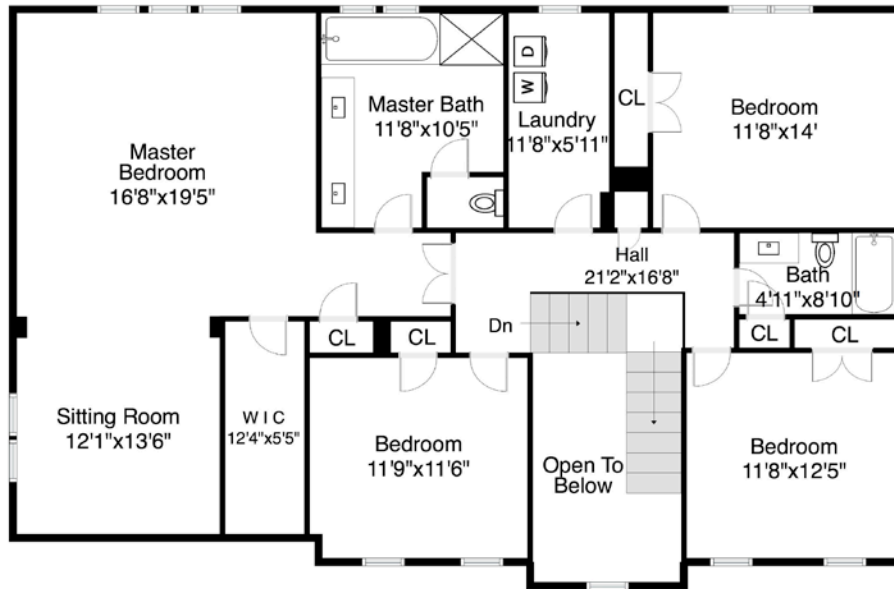

First Floor Plan

17 Howarth Drive
Upton, MA 01568

1

Completed: August 2017

Note: Dimensions are not guaranteed and are provided for informational purposes only. Individual room dimensions are not used to calculate overall square footage.

NATIONAL
— FLOOR PLANS —
& PHOTOGRAPHY
(800) 328-0217

Second Floor Plan

Basement Plan

17 Howarth Drive
Upton, MA 01568

2

Completed: August 2017

Note: Dimensions are not guaranteed and are provided for informational purposes only. Individual room dimensions are not used to calculate overall square footage.