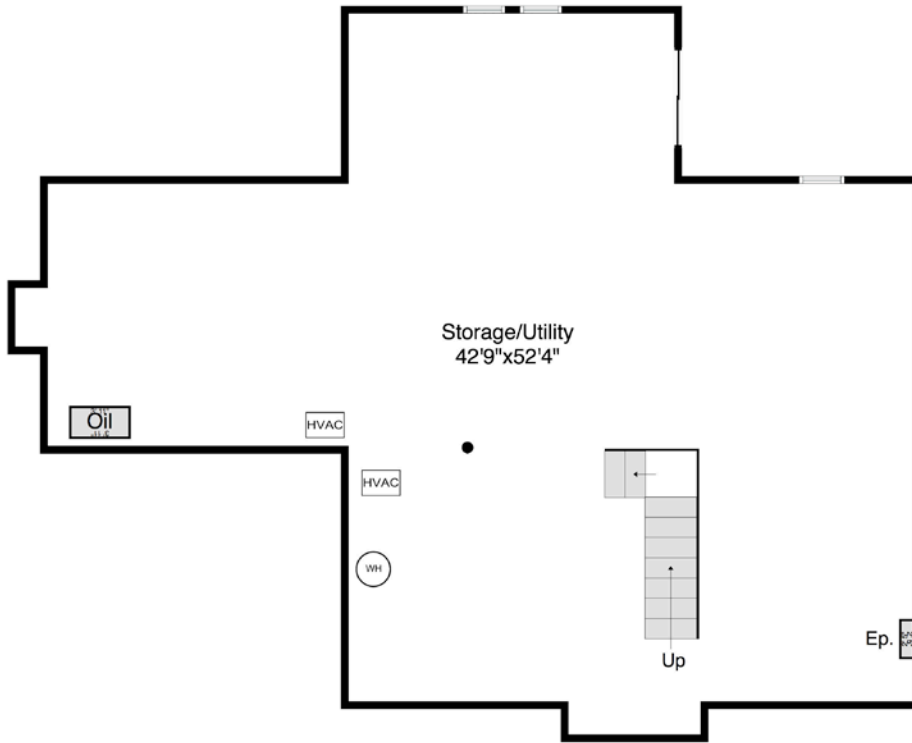

First Floor Plan

17 Howarth Drive
Upton, MA 01568

1

Completed: August 2017

Note: Dimensions are not guaranteed and are provided for informational purposes only. Individual room dimensions are not used to calculate overall square footage.

NATIONAL
— FLOOR PLANS —
& PHOTOGRAPHY
(800) 328-0217

Second Floor Plan

Basement Plan

17 Howarth Drive
Upton, MA 01568

2

Completed: August 2017

Note: Dimensions are not guaranteed and are provided for informational purposes only. Individual room dimensions are not used to calculate overall square footage.