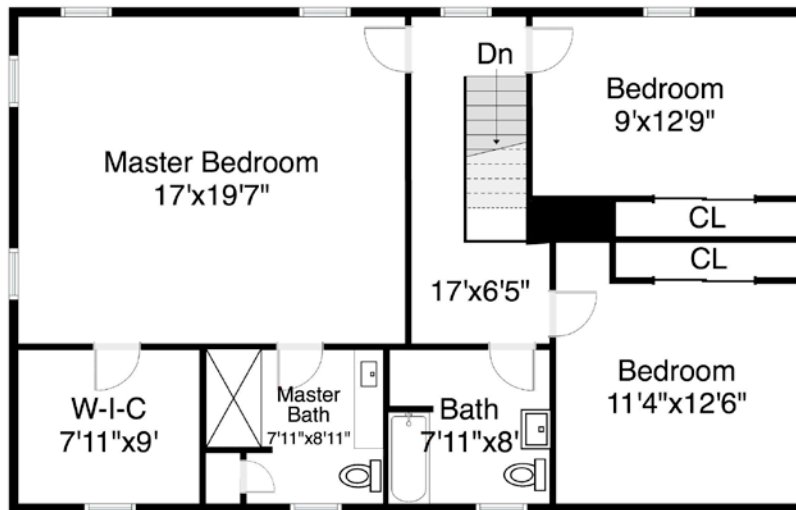

First Floor Plan

15 Pleasant Street
Ashland, MA 01721

1

Completed: August 2017

Note: Dimensions are not guaranteed and are provided for informational purposes only. Individual room dimensions are not used to calculate overall square footage.

NATIONAL
FLOOR PLANS
& PHOTOGRAPHY
(800) 328-0217

Second Floor Plan

Lower Level Plan

15 Pleasant Street
Ashland, MA 01721

2

Completed: August 2017

Note: Dimensions are not guaranteed and are provided for informational purposes only. Individual room dimensions are not used to calculate overall square footage.