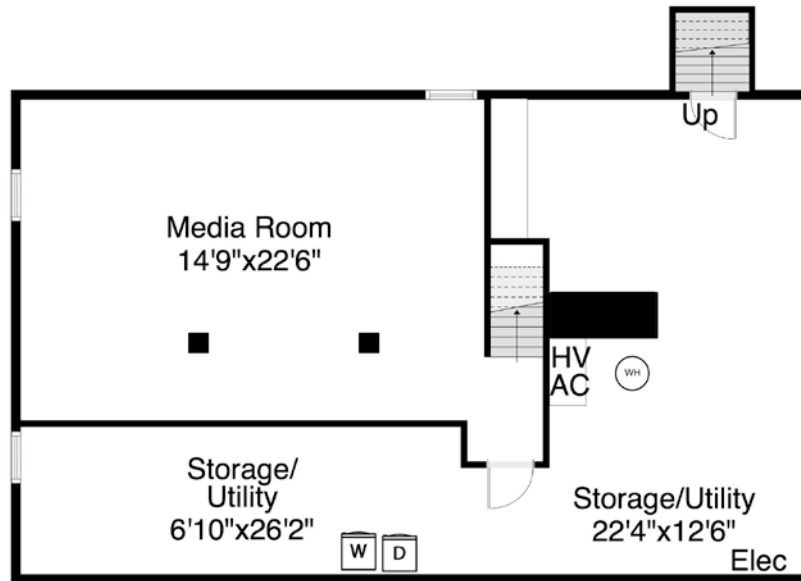

First Floor Plan

15 Pleasant Street
Ashland, MA 01721

1

Completed: August 2017

Note: Dimensions are not guaranteed and are provided for informational purposes only. Individual room dimensions are not used to calculate overall square footage.

NATIONAL
FLOOR PLANS
& PHOTOGRAPHY
(800) 328-0217

Second Floor Plan

Lower Level Plan

15 Pleasant Street
Ashland, MA 01721

2

Completed: August 2017

Note: Dimensions are not guaranteed and are provided for informational purposes only. Individual room dimensions are not used to calculate overall square footage.