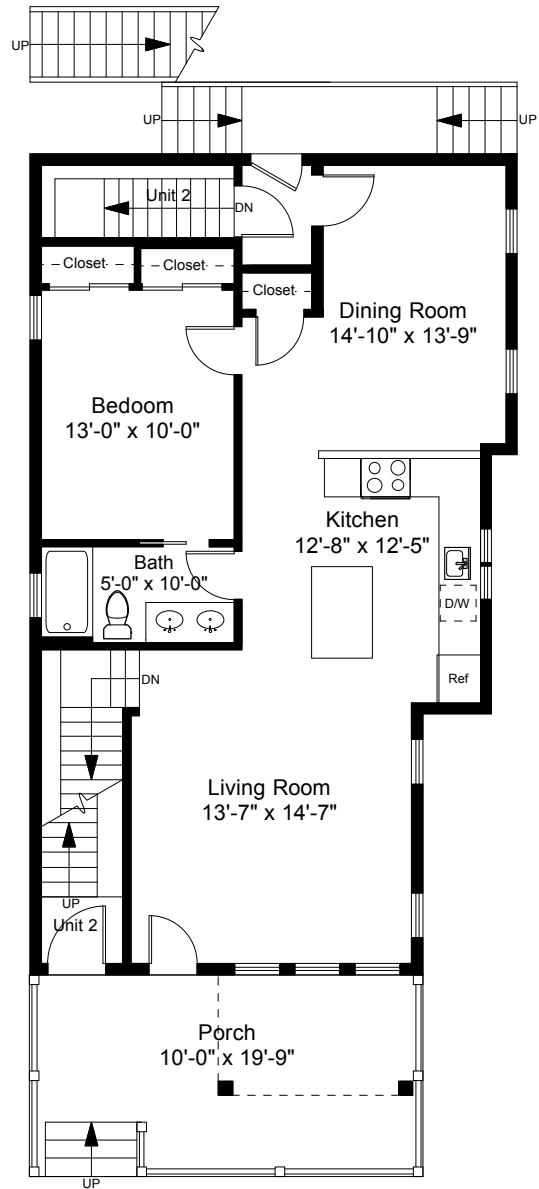

Lower Floor Plan
Ceiling Height = 8'-1"

First Floor Plan
Ceiling Height = 8'-4"

14 Wilson Avenue, Unit 1
Somerville, MA 02144

1

Completed: June 2017

Note: Dimensions are not guaranteed and are provided for informational purposes only. Individual room dimensions are not used to calculate overall square footage.

NATIONAL
FLOOR PLANS
& PHOTOGRAPHY
(800) 328-0217