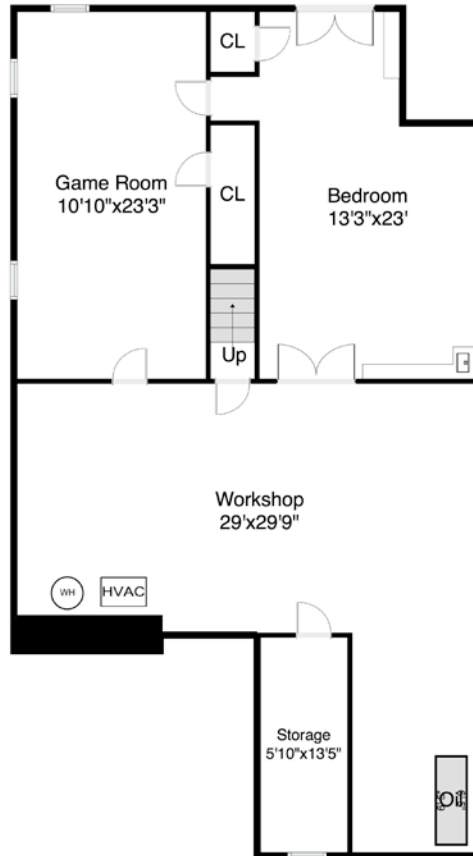

First Floor Plan

145 Round Top Road
Harrisville, RI 02830

1

Completed: September 2017

Note: Dimensions are not guaranteed and are provided for informational purposes only. Individual room dimensions are not used to calculate overall square footage.

NATIONAL
FLOOR PLANS
& PHOTOGRAPHY
(800) 328-0217

Lower Level Plan

145 Round Top Road
Harrisville, RI 02830

2

Completed: September 2017

Note: Dimensions are not guaranteed and are provided for informational purposes only. Individual room dimensions are not used to calculate overall square footage.

NATIONAL
—FLOOR PLANS—
& PHOTOGRAPHY
(800) 328-0217