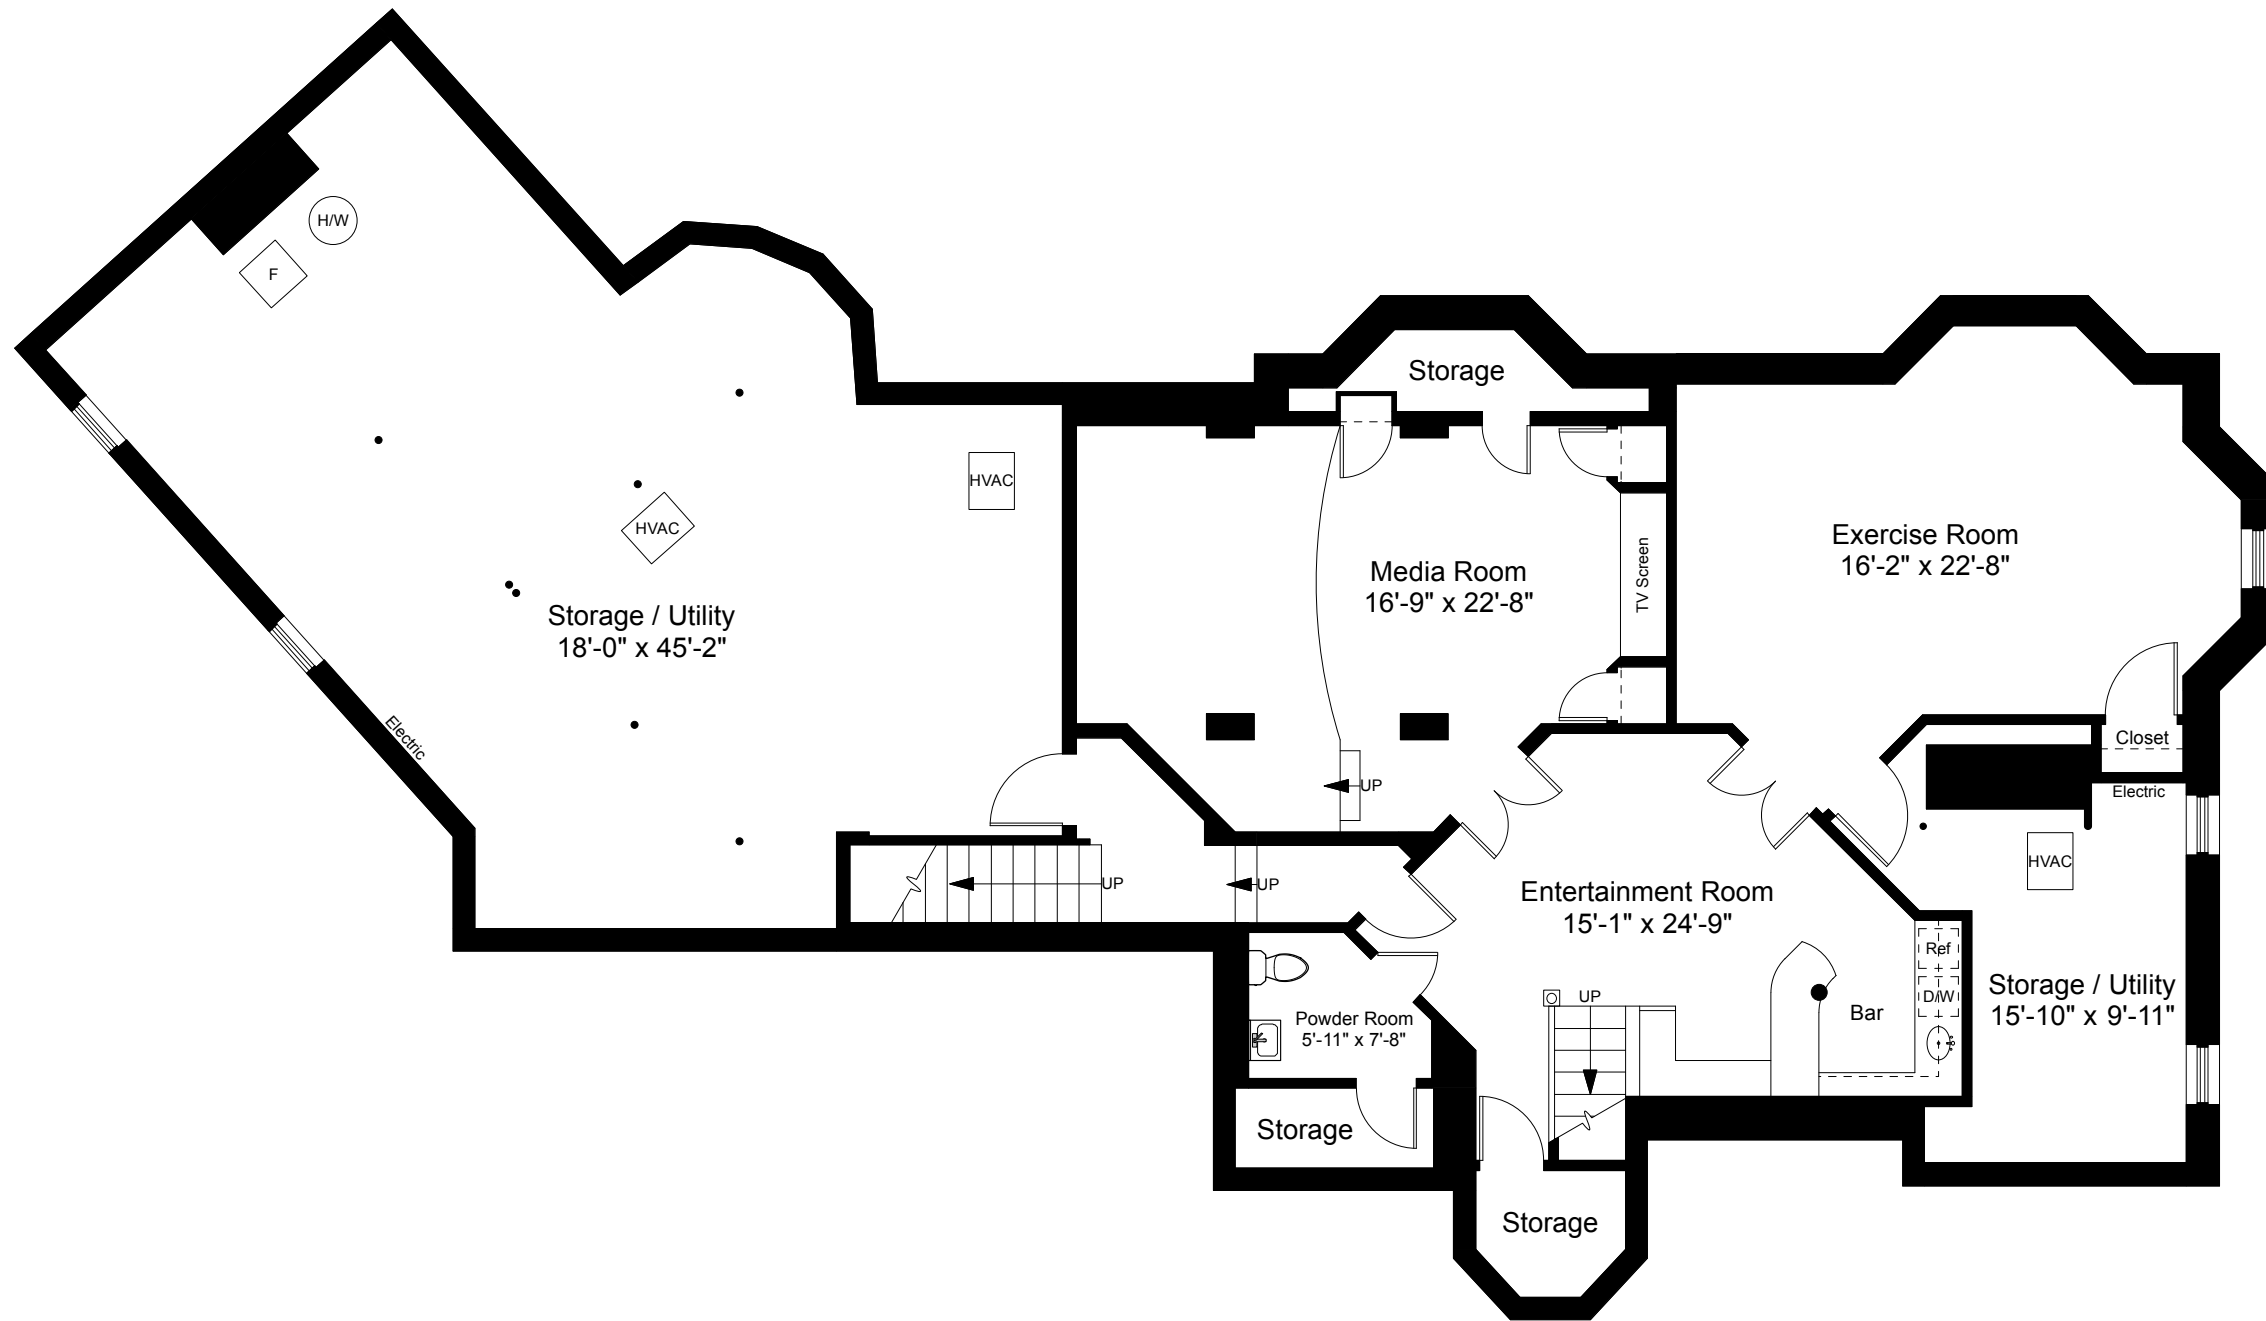

Completed: June 2016

Note: Dimensions are not guaranteed and are provided for informational purposes only. Individual room dimensions are not used to calculate overall square footage.

Second Floor Plan
Ceiling Height = 9'-0"

136 Weston Road
Lincoln, MA 01773

Completed: June 2016

Note: Dimensions are not guaranteed and are provided for informational purposes only. Individual room dimensions are not used to calculate overall square footage.

Lower Level Plan
Ceiling Height = 8'-0"

136 Weston Road
Lincoln, MA 01773

Note: Dimensions are not guaranteed and are provided for informational purposes only. Individual room dimensions are not used to calculate overall square footage.