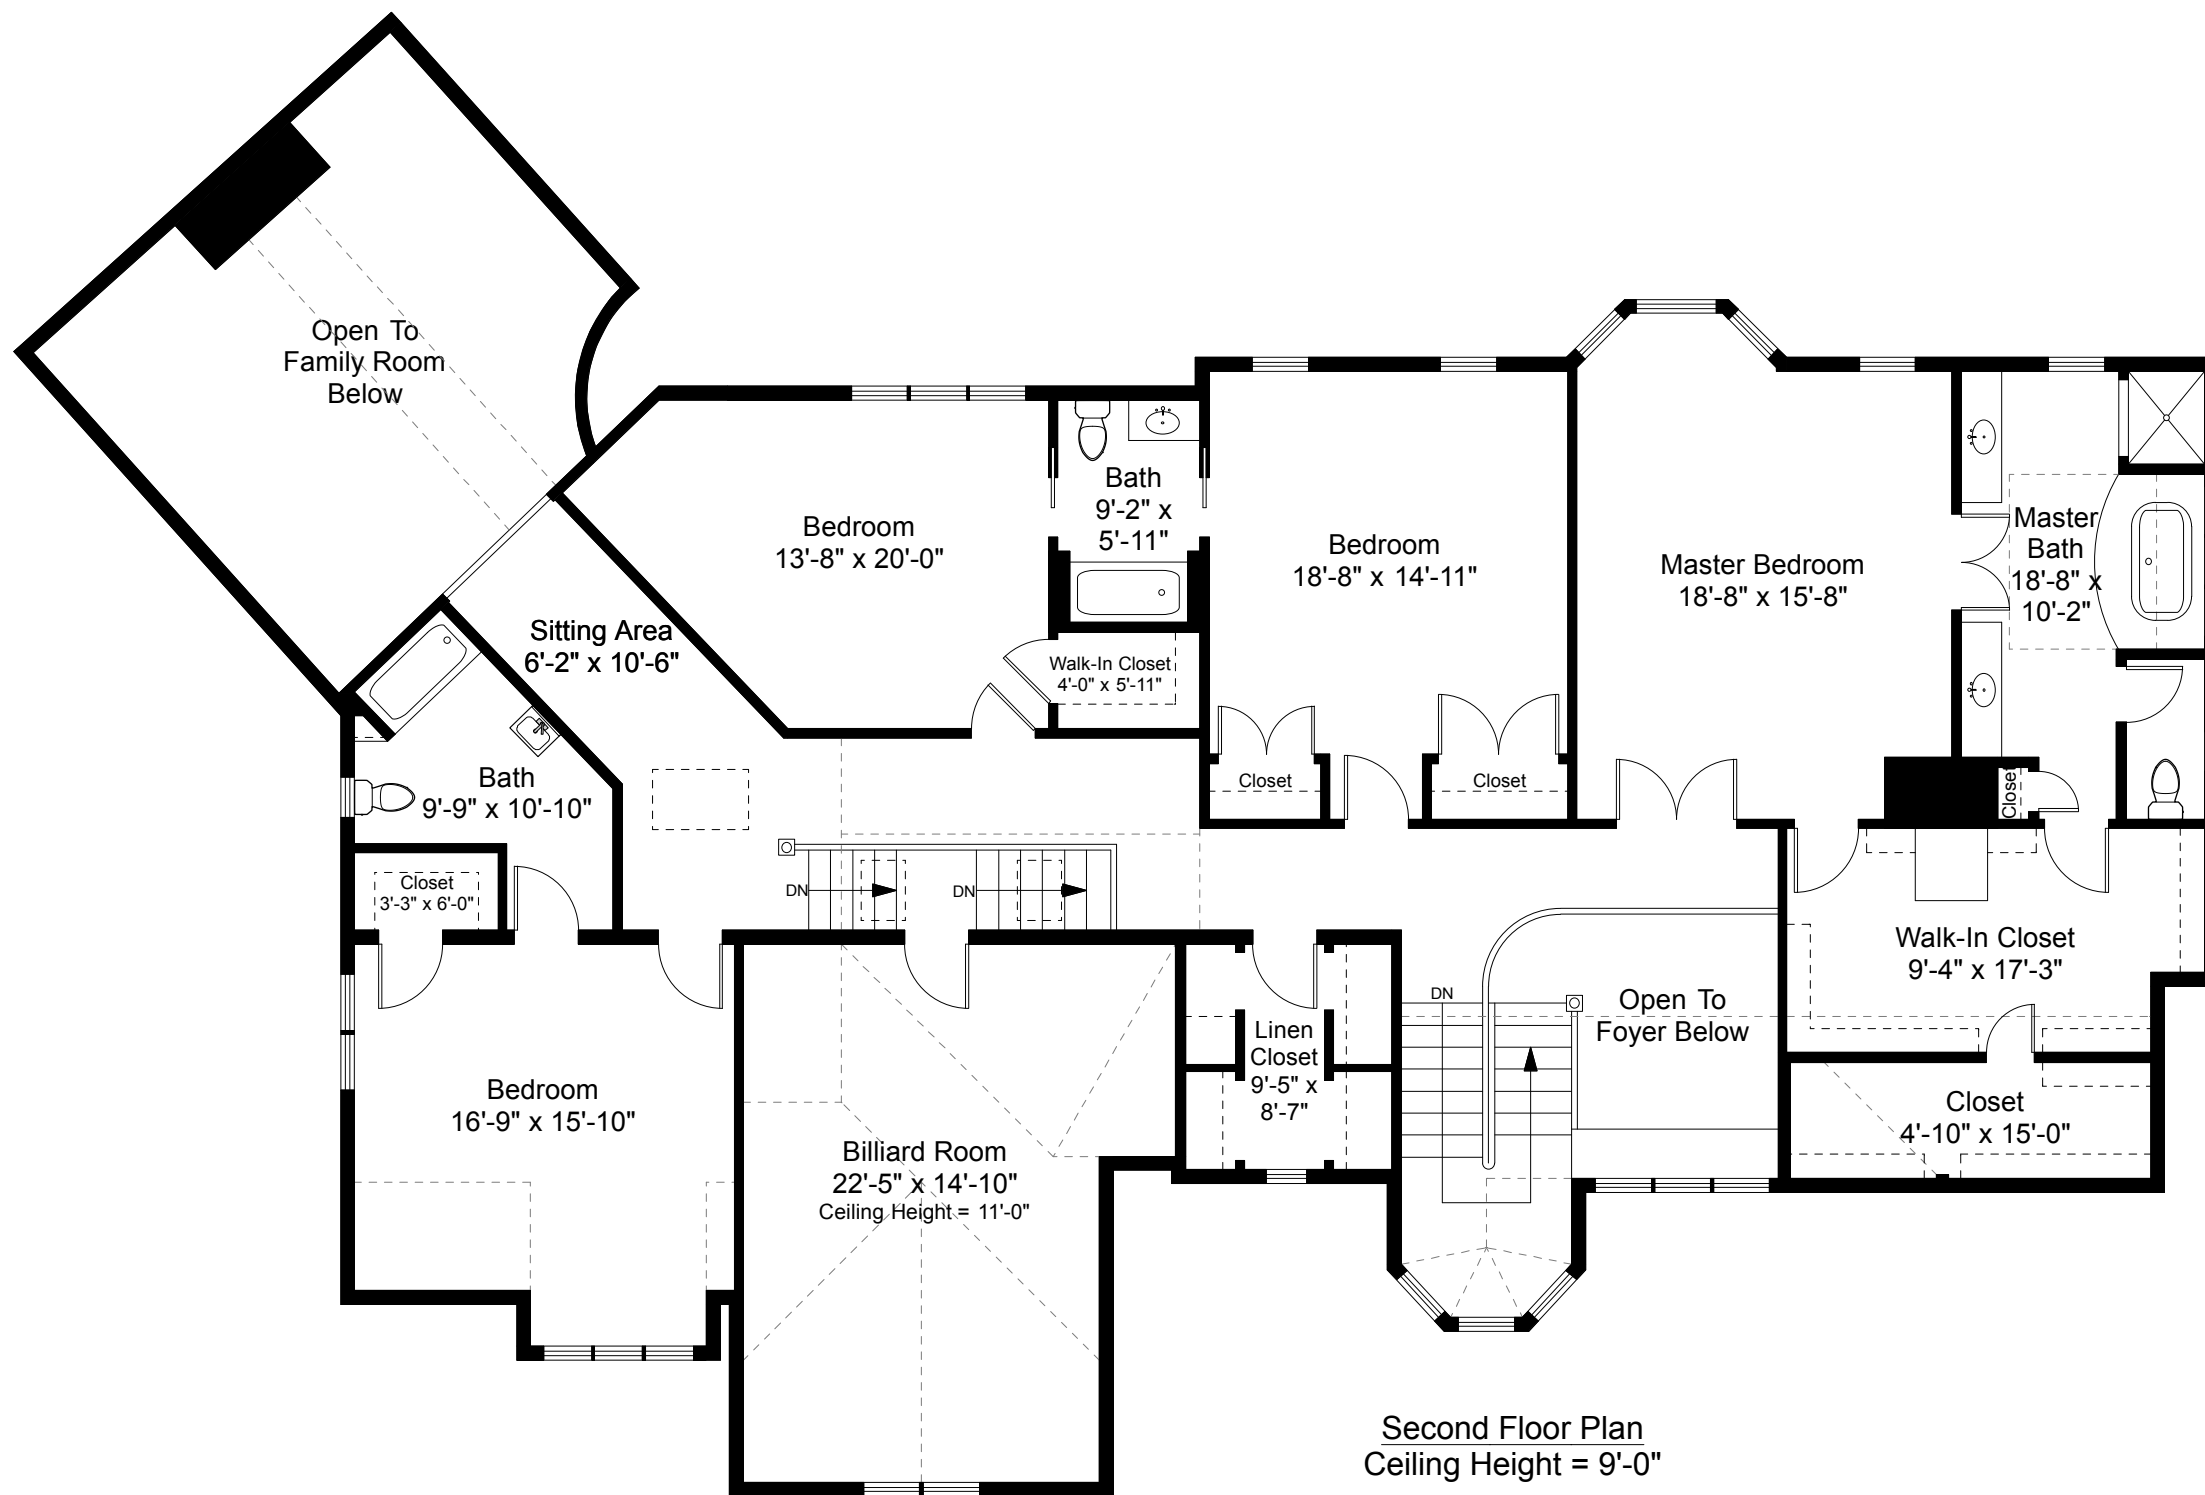

Completed: June 2016

Note: Dimensions are not guaranteed and are provided for informational purposes only. Individual room dimensions are not used to calculate overall square footage.

Second Floor Plan
Ceiling Height = 9'-0"

136 Weston Road
Lincoln, MA 01773

Completed: June 2016

Note: Dimensions are not guaranteed and are provided for informational purposes only. Individual room dimensions are not used to calculate overall square footage.

Lower Level Plan
Ceiling Height = 8'-0"

136 Weston Road
Lincoln, MA 01773

Note: Dimensions are not guaranteed and are provided for informational purposes only. Individual room dimensions are not used to calculate overall square footage.