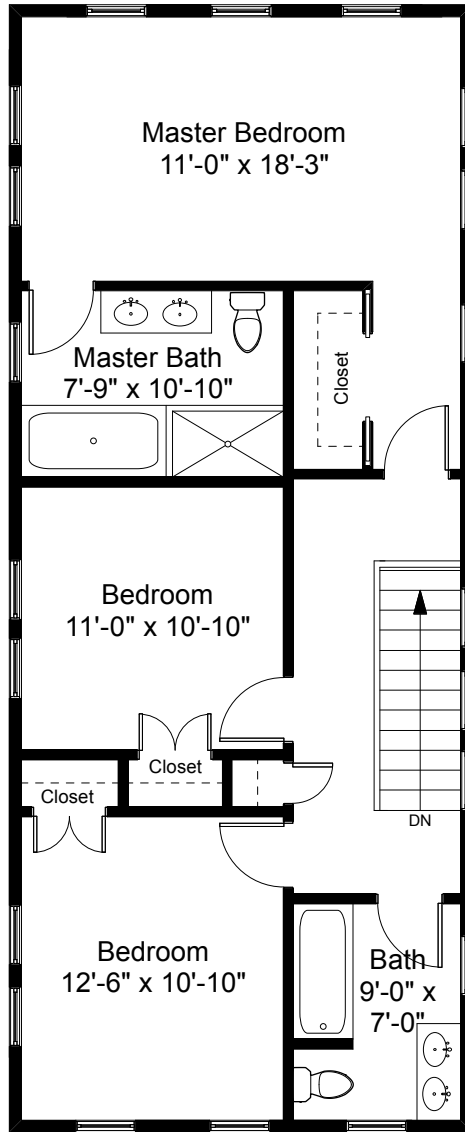

First Floor Plan

136 Cushing Street
Cambridge, MA 02138

Scale 1/8" = 1'-0"

1

Completed: May 2017

Note: Dimensions are not guaranteed and are provided for informational purposes only. Individual room dimensions are not used to calculate overall square footage.

NATIONAL
FLOOR PLANS
& PHOTOGRAPHY
(800) 328-0217

Second Floor Plan

136 Cushing Street
Cambridge, MA 02138

Scale 1/8" = 1'-0"

2

Completed: May 2017

Note: Dimensions are not guaranteed and are provided for informational purposes only. Individual room dimensions are not used to calculate overall square footage.

NATIONAL
— FLOOR PLANS —
& PHOTOGRAPHY
(800) 328-0217

Lower Level Plan

136 Cushing Street
Cambridge, MA 02138

Scale 1/8" = 1'-0"

3

Completed: May 2017

Note: Dimensions are not guaranteed and are provided for informational purposes only. Individual room dimensions are not used to calculate overall square footage.