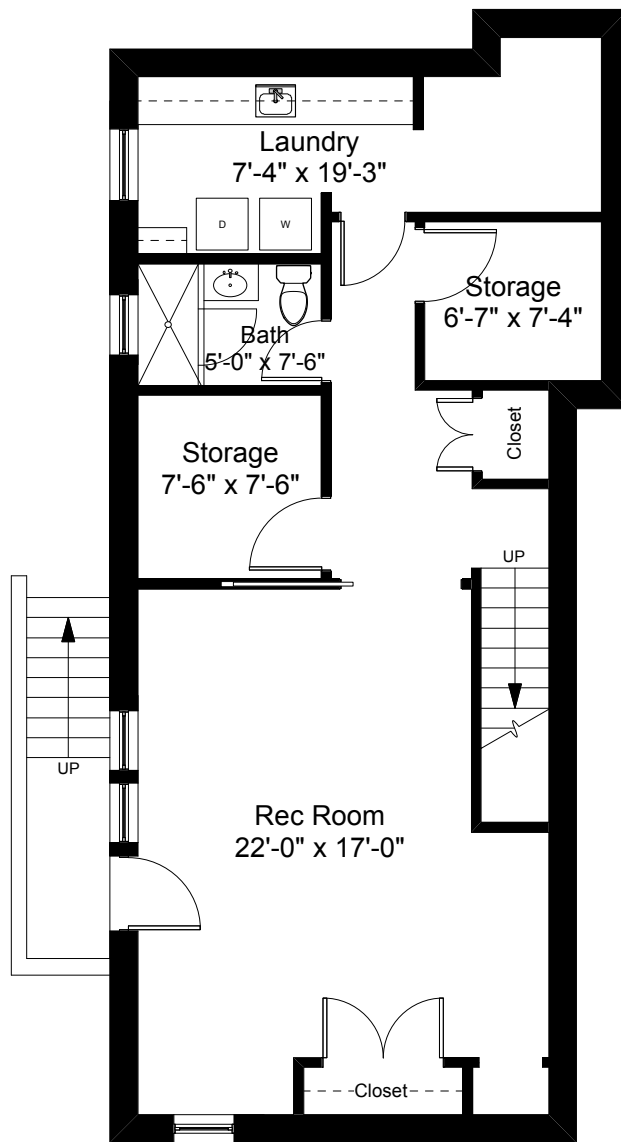

First Floor Plan

136 Cushing Street
Cambridge, MA 02138

Scale 1/8" = 1'-0"

1

Completed: May 2017

Note: Dimensions are not guaranteed and are provided for informational purposes only. Individual room dimensions are not used to calculate overall square footage.

NATIONAL
FLOOR PLANS
& PHOTOGRAPHY
(800) 328-0217

Second Floor Plan

136 Cushing Street
Cambridge, MA 02138

Scale 1/8" = 1'-0"

2

Completed: May 2017

Note: Dimensions are not guaranteed and are provided for informational purposes only. Individual room dimensions are not used to calculate overall square footage.

NATIONAL
— FLOOR PLANS —
& PHOTOGRAPHY
(800) 328-0217

Lower Level Plan

136 Cushing Street
Cambridge, MA 02138

Scale 1/8" = 1'-0"

3

Completed: May 2017

Note: Dimensions are not guaranteed and are provided for informational purposes only. Individual room dimensions are not used to calculate overall square footage.