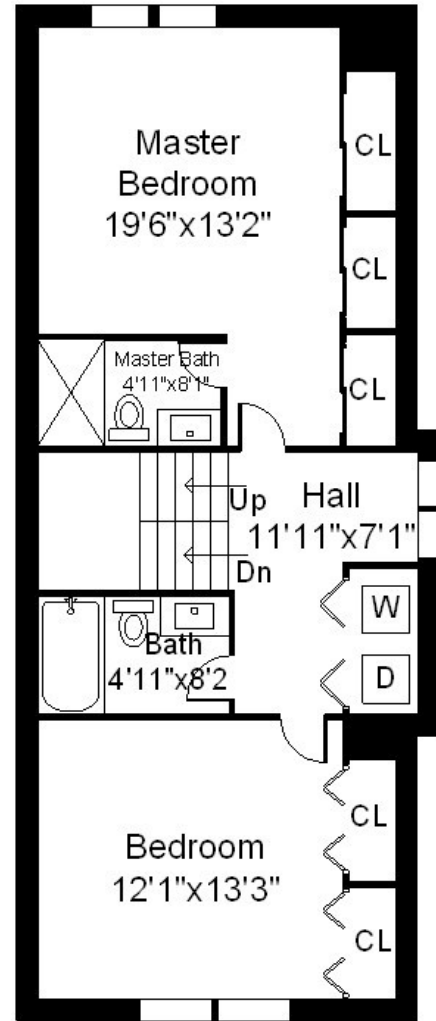

First Floor Plan

Second Floor Plan

1100 Lagrange Street  
West Roxbury, MA 02132

1

Completed: April 2017

Note: Dimensions are not guaranteed and are provided for informational purposes only. Individual room dimensions are not used to calculate overall square footage.

  
NATIONAL  
FLOOR PLANS  
& PHOTOGRAPHY  
(800) 328-0217

Third Floor Plan

1100 Lagrange Street  
 West Roxbury, MA 02132

2

Completed: April 2017  
 Note: Dimensions are not guaranteed and are provided for informational purposes only. Individual room dimensions are not used to calculate overall square footage.

NATIONAL  
 FLOOR PLANS  
 & PHOTOGRAPHY  
 (800) 328-0217