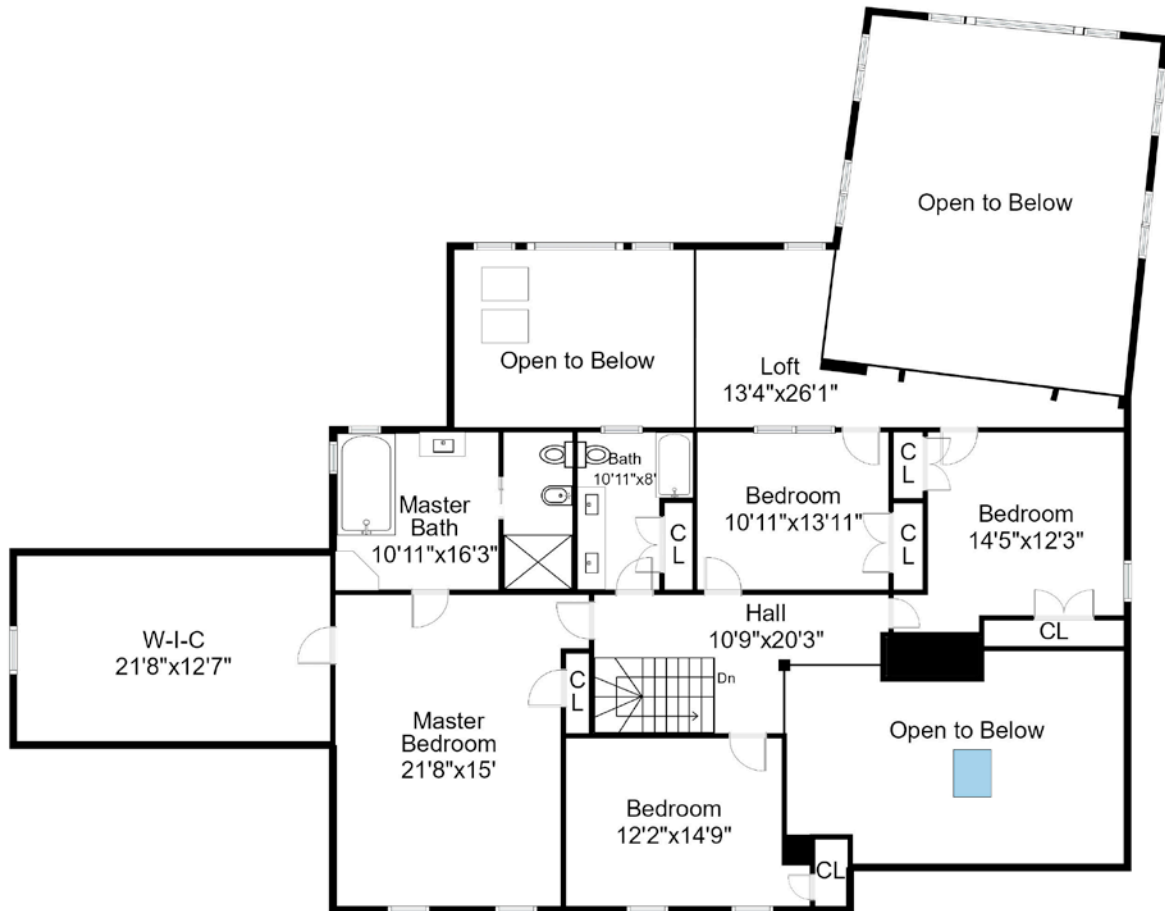

First Floor Plan

10 Dover Farm Road
Medfield, MA 02052

1

Completed: July 2017

Note: Dimensions are not guaranteed and are provided for informational purposes only. Individual room dimensions are not used to calculate overall square footage.

NATIONAL
— FLOOR PLANS —
& PHOTOGRAPHY
(800) 328-0217

Second Floor Plan

10 Dover Farm Road
Medfield, MA 02052

2

Completed: July 2017

Note: Dimensions are not guaranteed and are provided for informational purposes only. Individual room dimensions are not used to calculate overall square footage.

NATIONAL
FLOOR PLANS
& PHOTOGRAPHY
(800) 328-0217

Lower Level Plan

10 Dover Farm Road
Medfield, MA 02052

3

Completed: July 2017

Note: Dimensions are not guaranteed and are provided for informational purposes only. Individual room dimensions are not used to calculate overall square footage.