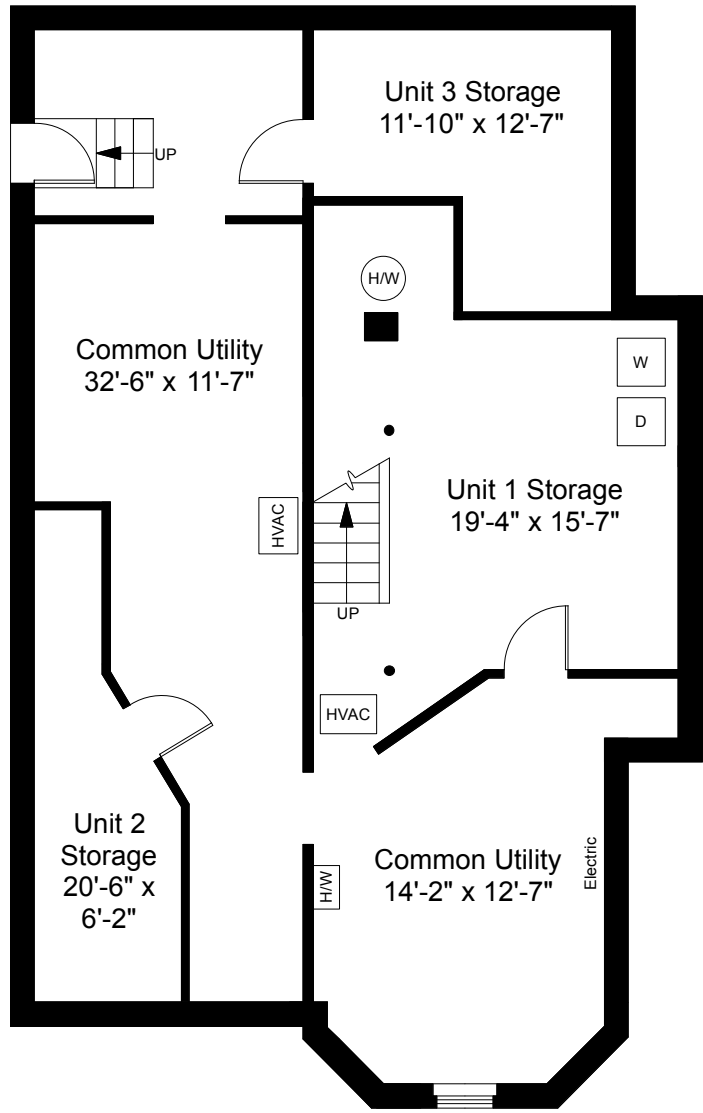

Unit 3 Floor Plan  
Ceiling Height = 7'-8"

109 Josephine Avenue  
Somerville, MA 02144

Scale 1/8" = 1'-0"

1

Completed: August 2017

Note: Dimensions are not guaranteed and are provided for informational purposes only. Individual room dimensions are not used to calculate overall square footage.

**NATIONAL**  
FLOOR PLANS  
& PHOTOGRAPHY  
(800) 328-0217

**Basement Plan**  
Ceiling Height = 6'-9"

109 Josephine Avenue  
Somerville, MA 02144

Scale 1/8" = 1'-0"

2

Completed: August 2017

Note: Dimensions are not guaranteed and are provided for informational purposes only. Individual room dimensions are not used to calculate overall square footage.

**NATIONAL**  
FLOOR PLANS  
& PHOTOGRAPHY  
(800) 328-0217