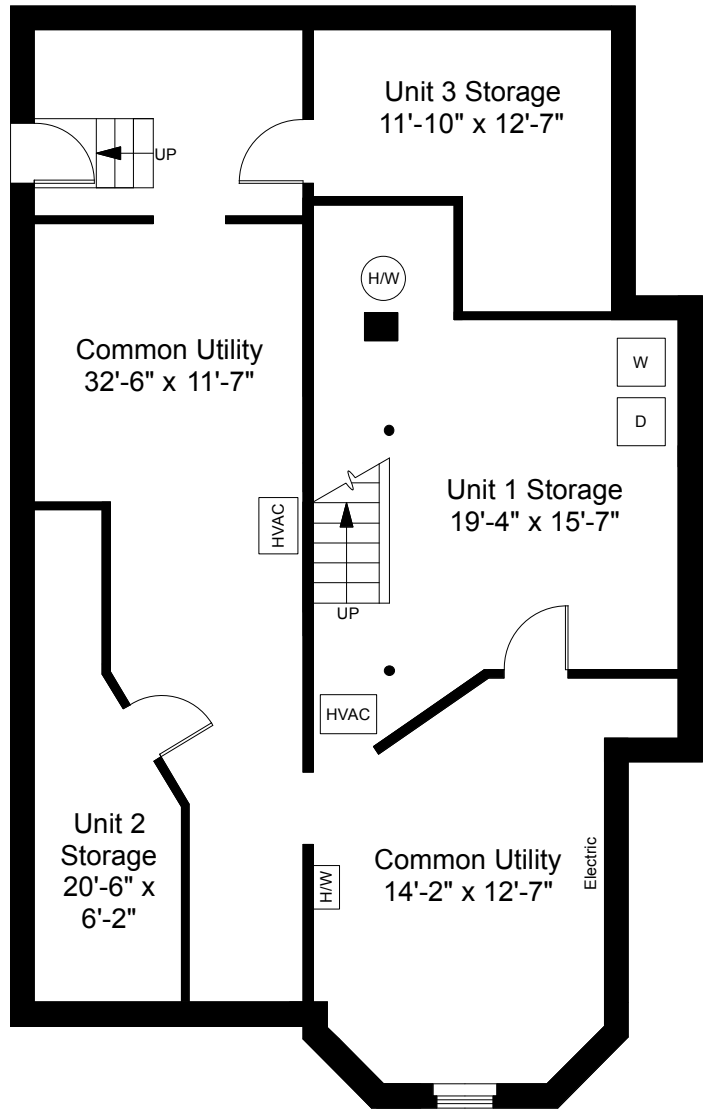

Unit 2 Floor Plan  
Ceiling Height = 8'-1"

109 Josephine Avenue  
Somerville, MA 02144

Scale 1/8" = 1'-0"

1

Completed: August 2017

Note: Dimensions are not guaranteed and are provided for informational purposes only. Individual room dimensions are not used to calculate overall square footage.

**NATIONAL**  
FLOOR PLANS  
& PHOTOGRAPHY  
(800) 328-0217

**Basement Plan**  
 Ceiling Height = 6'-9"

109 Josephine Avenue  
 Somerville, MA 02144

Scale 1/8" = 1'-0"

2

Completed: August 2017

Note: Dimensions are not guaranteed and are provided for informational purposes only. Individual room dimensions are not used to calculate overall square footage.

**NATIONAL**  
 FLOOR PLANS  
 & PHOTOGRAPHY  
 (800) 328-0217