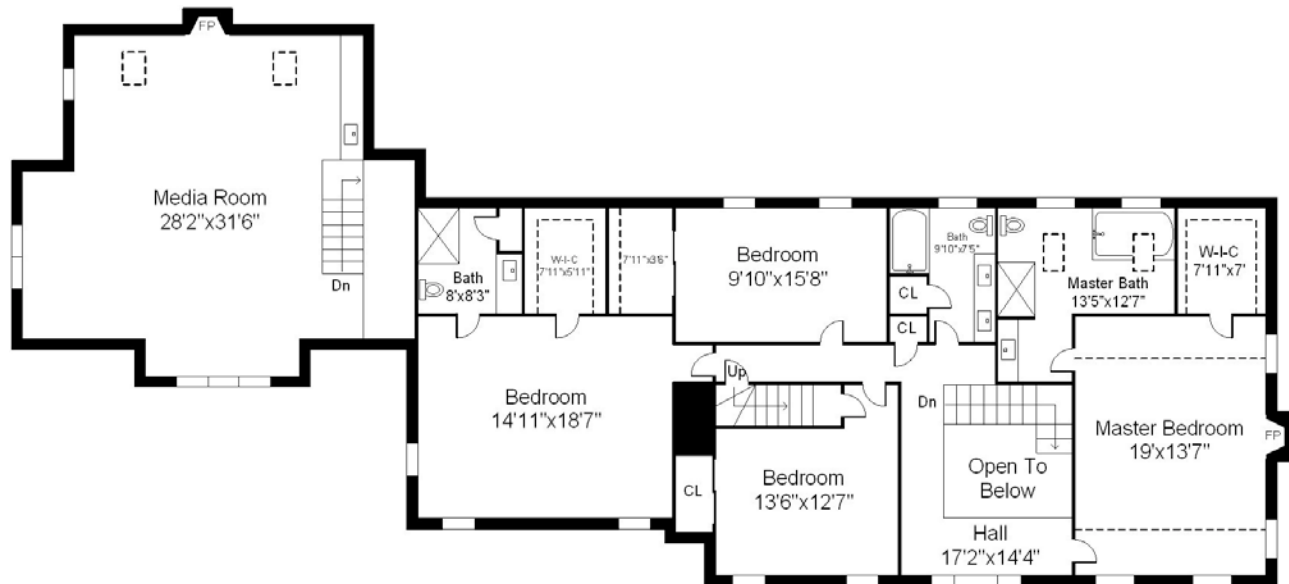

First Floor Plan

107 Pine Street
 Medfield, MA 02052

1

Completed: March 2017

Note: Dimensions are not guaranteed and are provided for informational purposes only. Individual room dimensions are not used to calculate overall square footage.

NATIONAL
 FLOOR PLANS
 & PHOTOGRAPHY
 (800) 328-0217

Second Floor Plan

Lower Level Plan

107 Pine Street
Medfield, MA 02052