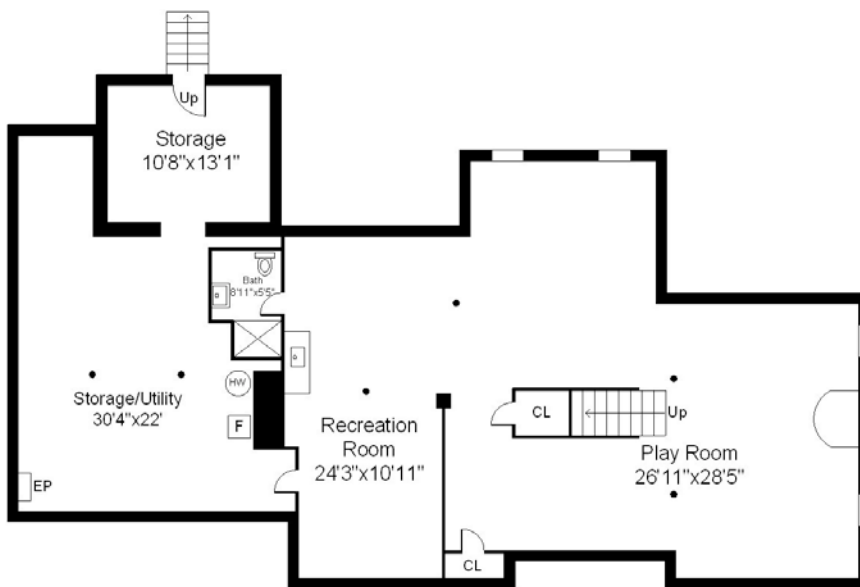

First Floor Plan

107 Pine Street
 Medfield, MA 02052

1

Completed: March 2017

Note: Dimensions are not guaranteed and are provided for informational purposes only. Individual room dimensions are not used to calculate overall square footage.

NATIONAL
 FLOOR PLANS
 & PHOTOGRAPHY
 (800) 328-0217

Second Floor Plan

Lower Level Plan

107 Pine Street
Medfield, MA 02052