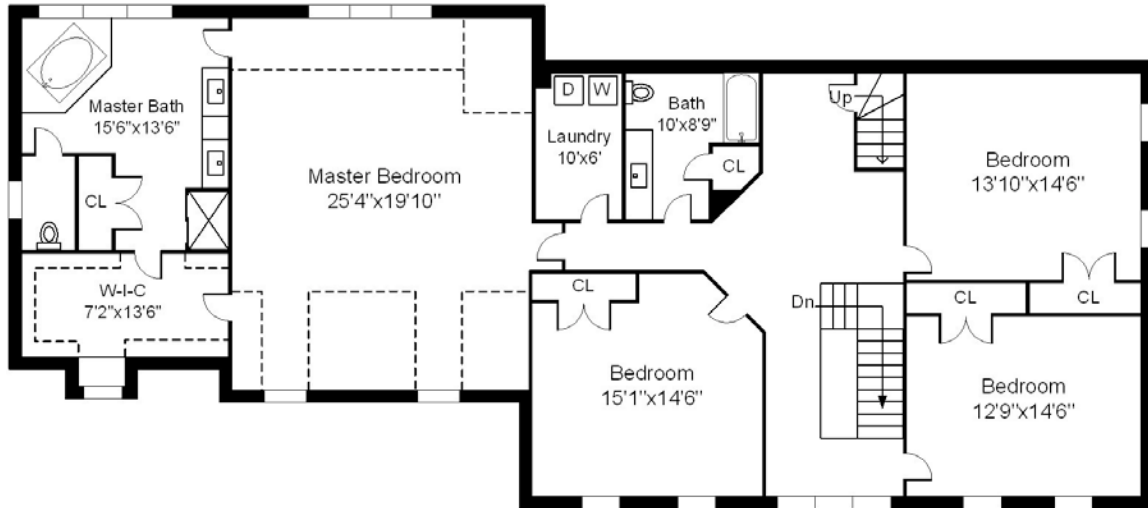

First Floor Plan

15 Wild Holly Lane
Medfield, MA 02052

1

Completed: September 2014

Note: Dimensions are not guaranteed and are provided for informational purposes only.

NEW ENGLAND
FLOOR PLANS
& PHOTOGRAPHY
(800) 328-0217

Second Floor Plan

Third Floor Plan

15 Wild Holly Lane
Medfield, MA 02052

2

Completed: September 2014

Note: Dimensions are not guaranteed and are provided for informational purposes only.

NEW ENGLAND
FLOOR PLANS
& PHOTOGRAPHY
(800) 328-0217

Basement Plan

15 Wild Holly Lane
 Medfield, MA 02052

3

Completed: September 2014

Note: Dimensions are not guaranteed and are provided for informational purposes only.

 NEW ENGLAND
 FLOOR PLANS
 & PHOTOGRAPHY
 (800) 328-0217