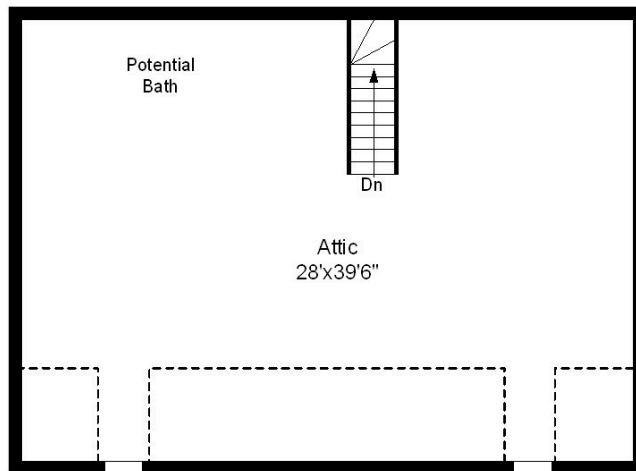

First Floor Plan

15 Wild Holly Lane
Medfield, MA 02052

1

Completed: September 2014

Note: Dimensions are not guaranteed and are provided for informational purposes only.

NEW ENGLAND
FLOOR PLANS
& PHOTOGRAPHY
(800) 328-0217

Second Floor Plan

Third Floor Plan

15 Wild Holly Lane
Medfield, MA 02052

2

Completed: September 2014

Note: Dimensions are not guaranteed and are provided for informational purposes only.

NEW ENGLAND
FLOOR PLANS
& PHOTOGRAPHY
(800) 328-0217

Basement Plan

15 Wild Holly Lane
 Medfield, MA 02052

3

Completed: September 2014

Note: Dimensions are not guaranteed and are provided for informational purposes only.

 NEW ENGLAND
 FLOOR PLANS
 & PHOTOGRAPHY
 (800) 328-0217